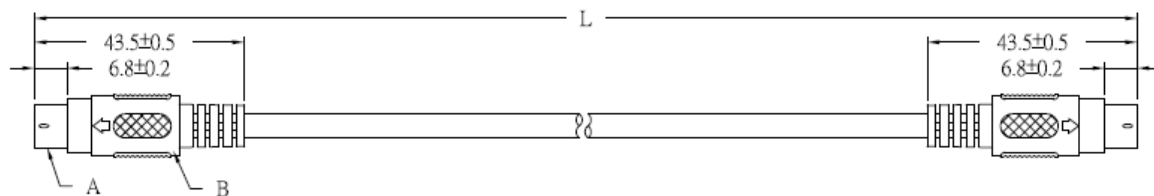

Datasheet

2m 4-Pin Male Mini-DIN to 4-Pin Male Mini-DIN SVHS Audio Video Cable Assembly

RS Stock number [742-4276](#)

Dimensions: mm

Wiring

- Red Inner
- White Inner
- Yellow Inner
- Black Inner
- Ground

Specifications

Connector A: 4-Pin Male Mini-DIN

Connector B: 4-Pin Male Mini-DIN

Length: 2m