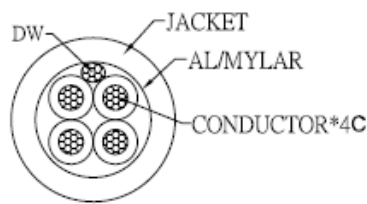

Datasheet

2m 4-Pin Male Mini-DIN to 4-Pin Male Mini-DIN SVHS Audio Video Cable Assembly

RS Stock number [742-4276](#)

Dimensions: mm

Wiring

- Red Inner
- White Inner
- Yellow Inner
- Black Inner
- Ground

Specifications

Connector A: 4-Pin Male Mini-DIN

Connector B: 4-Pin Male Mini-DIN

Length: 2m