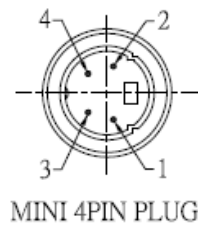

Datasheet

2m 4-Pin Male Mini-DIN to 4-Pin Male Mini-DIN SVHS Audio Video Cable Assembly

RS Stock number [742-4276](#)

Dimensions: mm

Wiring

- Red Inner
- White Inner
- Yellow Inner
- Black Inner
- Ground

Specifications

Connector A: 4-Pin Male Mini-DIN

Connector B: 4-Pin Male Mini-DIN

Length: 2m