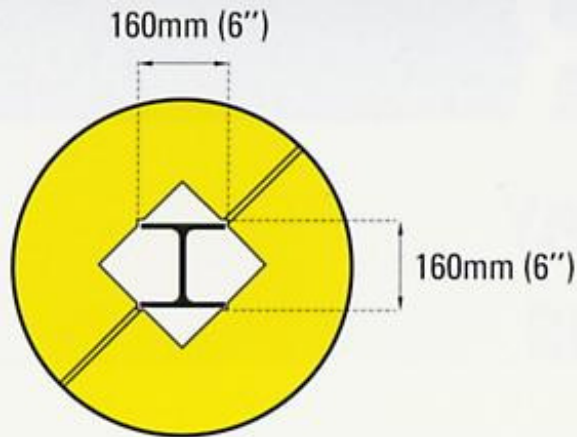

PART NO. CP 200 - Up to 20cm x 20cm

Size: 6" Square (15cm Square)

Fits Square: Up to 6" (15cm)

Fits H: Up to 6" x 6" (15 x 15cm)

Fits Round Column: Up to 6" (15cm)
Diameter

Size: 8" Square (20cm Square)

Fits Square: 6" (15cm) to 8" (20cm)

Fits H: 6" (15cm) to 8" x 8" (20 x 20cm)

Fits Round Column: 6" (15cm) to 8" (20cm)
Diameter

PART NO. CP 300 - Up to 300cm x 300cm

Size: 10" Square (25cm Square)

Fits Square: 8" (20cm) to 10" x 10" (25 x 25cm)

Fits H: 8" (20cm) to 10" x 10" (25 x 25cm)

Fits Round Column: 8" (20cm) to 10" (25cm)
Diameter

Size: 12" Square (30cm Square)

Fits Square: 10" (25cm) to 12" (30cm)

Fits H: 10" (25cm) to 12" x 12" (30 x 30cm)

Fits Round Column: 10" (25cm) to 12" (30cm)
Diameter