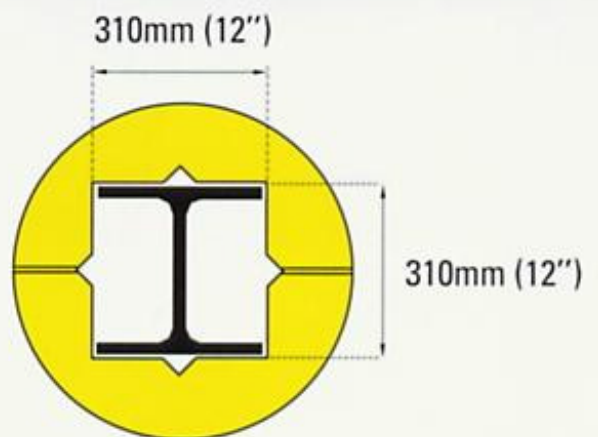

PART NO. CP 200 - Up to 20cm x 20cm

Size: 6" Square (15cm Square)

Fits Square: Up to 6" (15cm)

Fits H: Up to 6" x 6" (15 x 15cm)

Fits Round Column: Up to 6" (15cm)
Diameter

Size: 8" Square (20cm Square)

Fits Square: 6" (15cm) to 8" (20cm)

Fits H: 6" (15cm) to 8" x 8" (20 x 20cm)

Fits Round Column: 6" (15cm) to 8" (20cm)
Diameter

PART NO. CP 300 - Up to 300cm x 300cm

Size: 10" Square (25cm Square)

Fits Square: 8" (20cm) to 10" x 10" (25 x 25cm)

Fits H: 8" (20cm) to 10" x 10" (25 x 25cm)

Fits Round Column: 8" (20cm) to 10" (25cm)
Diameter

Size: 12" Square (30cm Square)

Fits Square: 10" (25cm) to 12" (30cm)

Fits H: 10" (25cm) to 12" x 12" (30 x 30cm)

Fits Round Column: 10" (25cm) to 12" (30cm)
Diameter