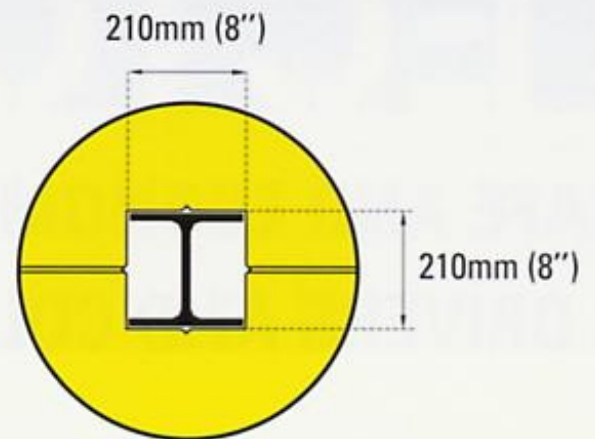

PART NO. CP 200 - Up to 20cm x 20cm

Size: 6" Square (15cm Square)

Fits Square: Up to 6" (15cm)

Fits H: Up to 6" x 6" (15 x 15cm)

Fits Round Column: Up to 6" (15cm)
Diameter

Size: 8" Square (20cm Square)

Fits Square: 6" (15cm) to 8" (20cm)

Fits H: 6" (15cm) to 8" x 8" (20 x 20cm)

Fits Round Column: 6" (15cm) to 8" (20cm)
Diameter

PART NO. CP 300 - Up to 300cm x 300cm

Size: 10" Square (25cm Square)

Fits Square: 8" (20cm) to 10" x 10" (25 x 25cm)

Fits H: 8" (20cm) to 10" x 10" (25 x 25cm)

Fits Round Column: 8" (20cm) to 10" (25cm)
Diameter

Size: 12" Square (30cm Square)

Fits Square: 10" (25cm) to 12" (30cm)

Fits H: 10" (25cm) to 12" x 12" (30 x 30cm)

Fits Round Column: 10" (25cm) to 12" (30cm)
Diameter