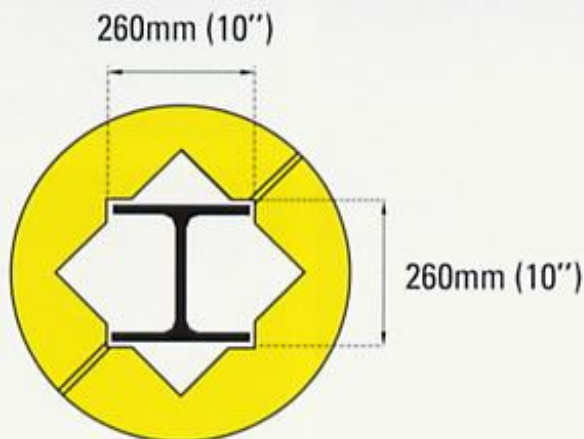

PART NO. CP 200 - Up to 20cm x 20cm

Size: 6" Square (15cm Square)

Fits Square: Up to 6" (15cm)

Fits H: Up to 6" x 6" (15 x 15cm)

Fits Round Column: Up to 6" (15cm)
Diameter

Size: 8" Square (20cm Square)

Fits Square: 6" (15cm) to 8" (20cm)

Fits H: 6" (15cm) to 8" x 8" (20 x 20cm)

Fits Round Column: 6" (15cm) to 8" (20cm)
Diameter

PART NO. CP 300 - Up to 300cm x 300cm

Size: 10" Square (25cm Square)

Fits Square: 8" (20cm) to 10" x 10" (25 x 25cm)

Fits H: 8" (20cm) to 10" x 10" (25 x 25cm)

Fits Round Column: 8" (20cm) to 10" (25cm)
Diameter

Size: 12" Square (30cm Square)

Fits Square: 10" (25cm) to 12" (30cm)

Fits H: 10" (25cm) to 12" x 12" (30 x 30cm)

Fits Round Column: 10" (25cm) to 12" (30cm)
Diameter