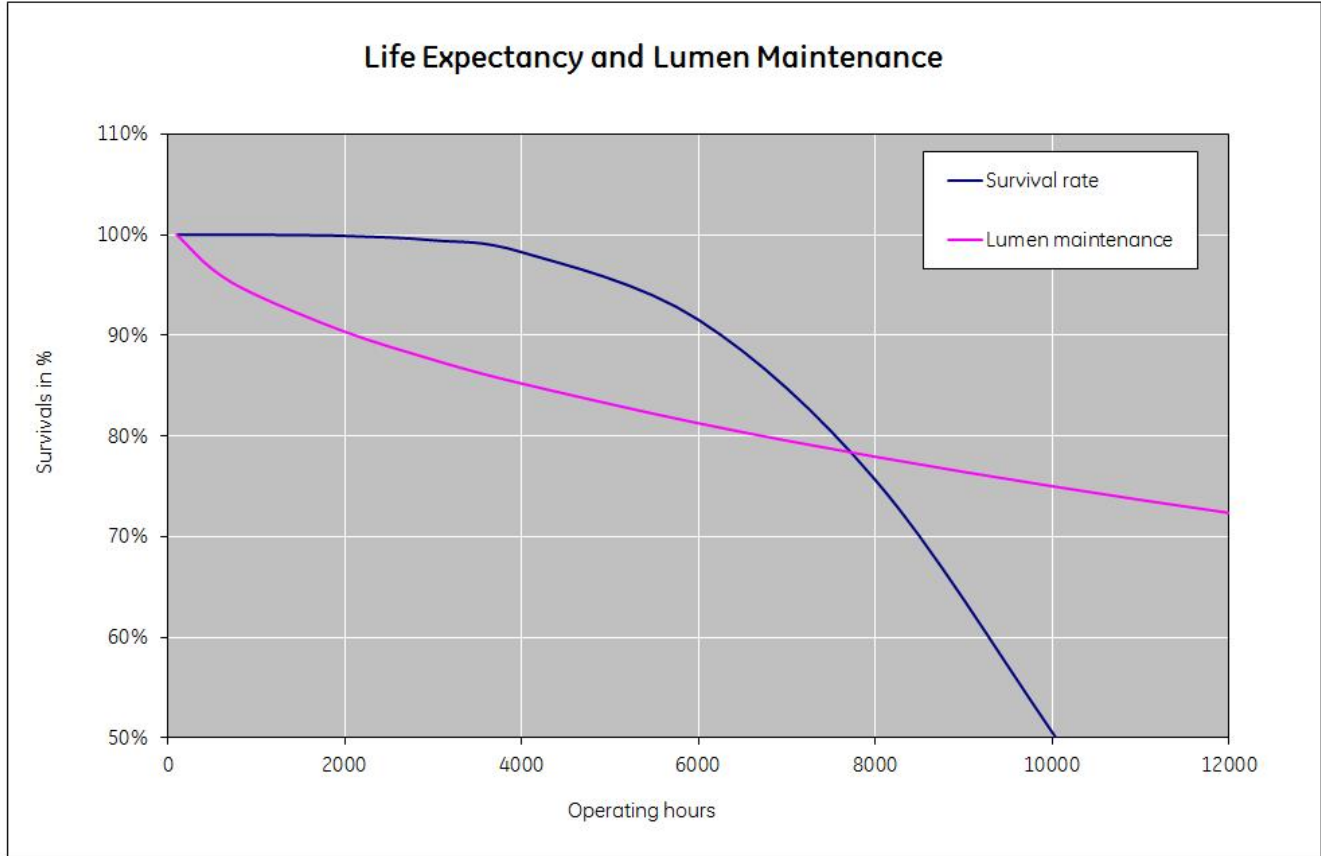

Survival Data

Downloads & Links

[Go to the catalog site (HTTP)](#)

[CFL Integrated Spectrum Catalogue (PDF)](#)

[T2 Spiral 8000/10000 Hours Datasheet (PDF)](#)

[Disposing and Cleaning of CFL Lamps (HTTP)](#)

[Lighting design tools & calculators (HTTP)](#)