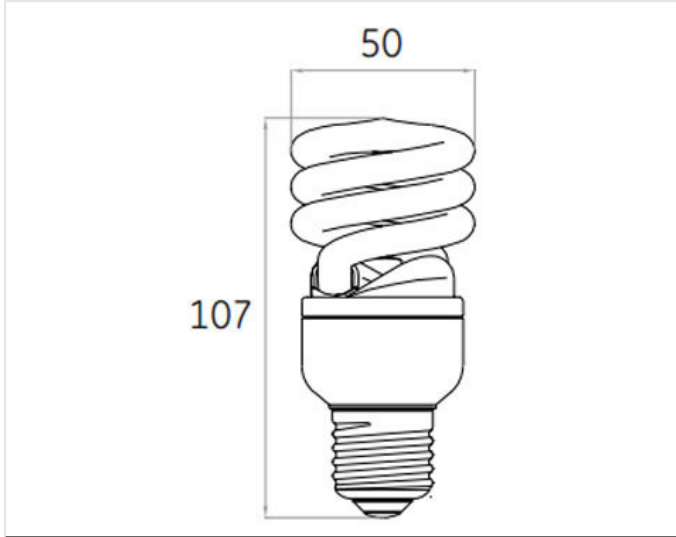

Electrical data

Rated power [W]	15.0
Nominal lamp power factor	>= 0,55
Weighted energy consumption [kWh/1000h]	15
Operating Temperature [°C]	25
Operating Temperature (MAX) [°C]	50
Startup time [sec]	0.3
Run-up time (sec)	< 40
Starting time [sec]	< 0,3
Number of switching cycles	10000
Dimming Capability	No

Logistic data

DUN Code	10043168856420
EAN Code	0043168856423
Pack Quantity	6
Inner pack type	BOX
Outer pack type	OUTER BOX
Layer quantity	216 EUR, 264 UK
Layer quantity EUR	216
Layer quantity UK	264
Pallet quantity EUR (PC)	1728
Pallet quantity UK (PC)	2112
Outer case size	186 x 138 x 127 (mm)
Product status	Available

Application areas

Technical drawing