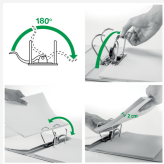

LEITZ

Leitz 180° Lever Arch File Classic Marbled

High quality lever arch file ideal for professional office users. Paper cover with marbled effect and superior 180° mechanism for everyday use.

Colour	Number	EAN code
red	10801025	4002432317141
blue	10801035	4002432317158
black	10801095	4002432317202

Attributes

- Unique patented mechanism that opens 180° for 50% wider opening and 20% faster filing
- Classic marbled paper cover ensures scratch resistance and extra protection
- With thumbhole, rado rings and metal shoes for secure storage and user-friendly handling
- Glued spine label for easy personalisation
- 600 A4 sheet capacity (80 gsm)
- 5 year guarantee on the mechanism, Blue Angel, FSC® certified

Specifications

Number	10801035
Colour	blue
Dimensions (W x H x D)	80 x 318 x 285 mm
For Format	A4
Spine Label	glued
Mechanism	Patented 180° lever arch precision mechanism with 5 year guarantee
Capacity	600 sheet (80gsm)
Spine Width (mm)	80
Slotted Cover	yes
Reinforced Edges	yes
Thumb Hole	yes
Weight	515 g
Pallet quantity	300
Minimum order quantity	0
EAN code	4002432317158