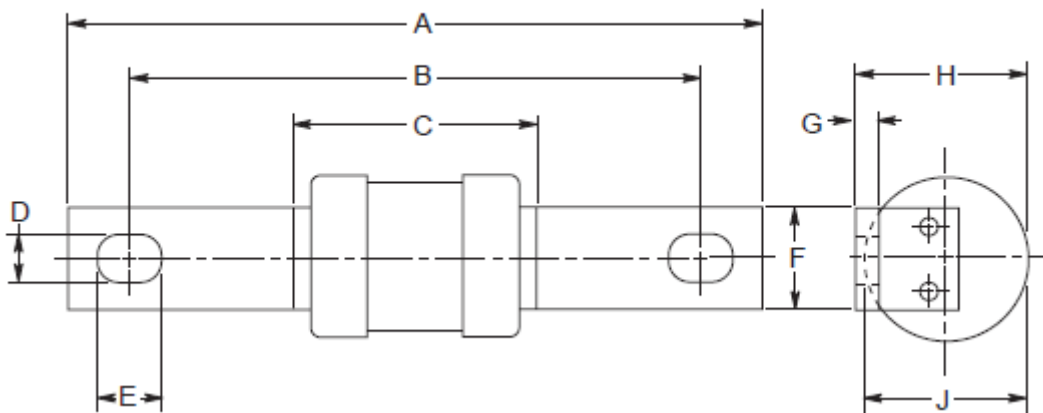

### Dimensional Data:

Dimensions - mm

S/N	Amp Rating	Pre-arcing	Total @ 415V	Total @ 550V	Nom Watts Loss	Rated Voltage (AC)	A	B	C	D	E	F	G	H
521-2719	125	29,500	50,000	71,000	11	415	110.0	93.7	47.0	9.0	10.0	19.0	3.2	31.0
521-2725	160	57,000	97,000	135,000	13	415	110.0	93.7	47.0	9.0	10.0	19.0	3.2	31.0
521-2731	200	120,000	205,000	290,000	14	415	110.0	93.7	47.0	9.0	10.0	19.0	3.2	31.0