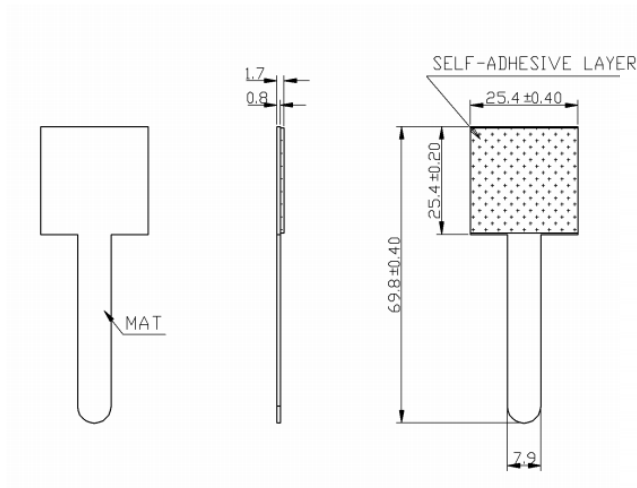

Datasheet

RS White Aluminium Self Adhesive Hook Clip, 69.8 x 25.4 x 7.9mm

RS Stock 475-142

Dimensions: (mm)

NOTE :

1. STOCK NO : 475142
2. CLIP MATL: ALUMLNLUM
3. BASE MATL : POLYETHYLENE
PAD-SELF ADHESIVE.
- △4. ADHESIVE BASE : ACRYLIC
- △5. HOLDING POWER (hr/kg*25mm²) :
80°/0.5kg/24h ↑; 25°/1kg*24h ↑
- △6. TEMPERATURE RANGE : -10°C~90°C
- △7. 180° PEEL ADHESION (kg/25mm) : 25kg ↑