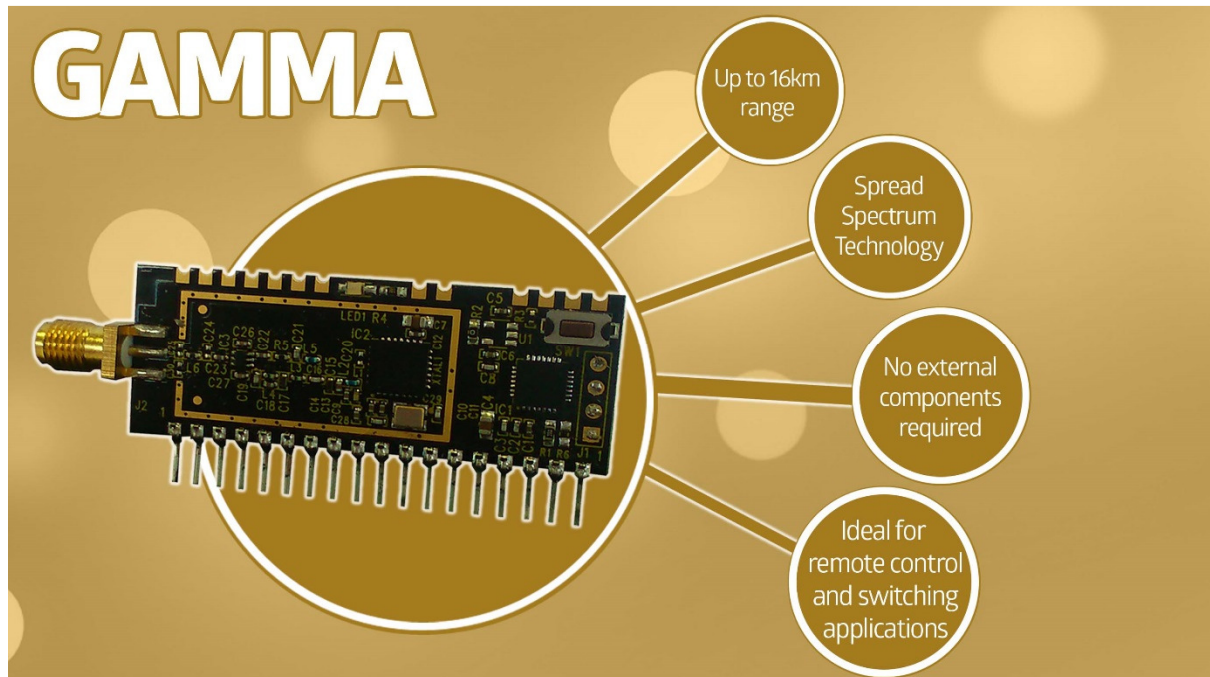

GAMMA – The Smarter Module

GAMMA brings unprecedented performance never previously seen from a small plug in RF module. With an incredible range, simple setup and ability to operate as a remote control, data modem or a bi-directional switch.

The SMART module from RF Solutions Ltd is the latest addition to their SMART Radio range. Using the latest OFDM, spread spectrum technology and extensive algorithm enhancements to achieve an impressive 16km range.

With 8 switch inputs or 8 digital outputs, two GAMMA's can be used as a receiver/transmitter remote control. Alternatively, a transceiver set up can be created between two GAMMA's where outputs on the GAMMA receiving will then follow the inputs on the GAMMA transmitting.