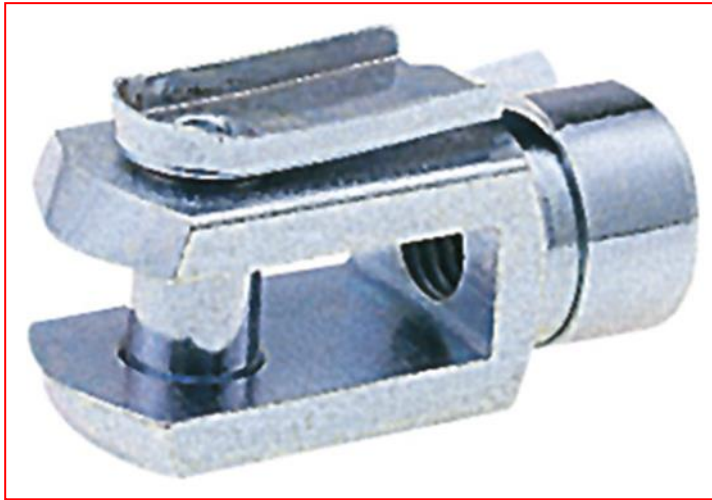

Datasheet

Steel Short Clevis

RS Stock number [312-0258](#)

Features

Material: Steel

Finish: Zinc Plated

Rod Connection Thread: M5 x 0.8mm

Dimensions (mm)											
Thread A	B	C	D	E	Ø F	G	H	J	K	L	Ø M
M5x0.8	26	10	10	5.14/5.26	5	7.5	9	20	19	12	5

Clevis

Clevis pin
-spring clip