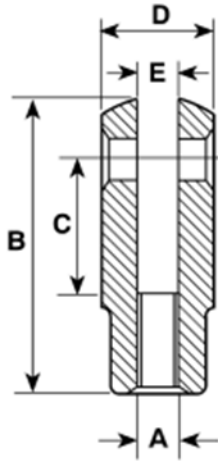

Datasheet

Steel Short Clevis

RS Stock number [312-0258](#)

Features

Material: Steel

Finish: Zinc Plated

Rod Connection Thread: M5 x 0.8mm

Dimensions (mm)											
Thread A	B	C	D	E	Ø F	G	H	J	K	L	Ø M
M5x0.8	26	10	10	5.14/5.26	5	7.5	9	20	19	12	5

Clevis

Clevis pin
-spring clip