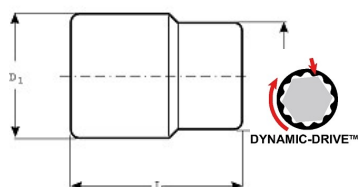

-1. Sockets & accessories

-1.1. SOCKETS 1/2"

Double hexagon Metric

7800DM

- Standard length sockets, 1/2" square drive
- Bi-hex profile, metric sizes
- Not suitable for machine operation
- High performance alloy steel
- High polished finish
- Knurled
- ISO 2725/1174
- DIN 3124/3120
- SB = Retail packed on a plastic info card