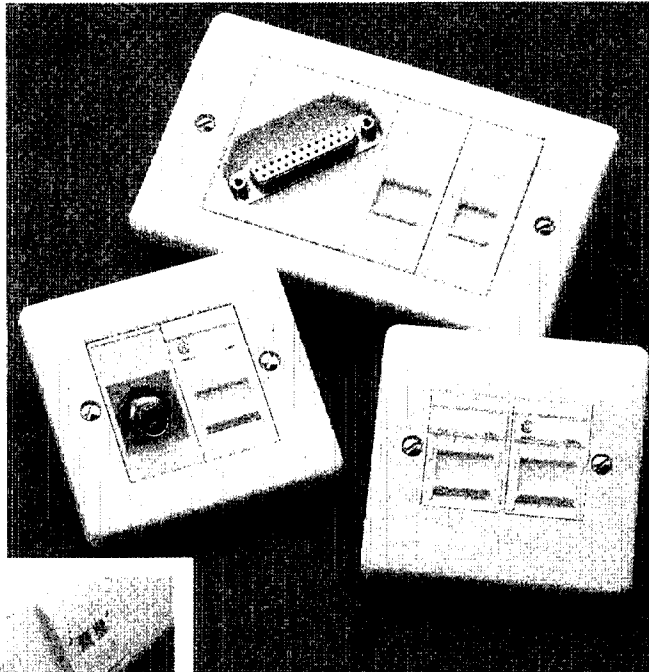

LOGIC™
PLUS

Data Outlets

Frontplates are available for Euro, LJU6C and MK's own modular data connectors.

Modular data frontplates are the perfect match for MK's skirting and dado trunking systems.

Prestige Plus skirting and dado.

Pinnacle bench trunking.

MK Logic Plus offers a selection of recognised standard modular frame formats which accept Euro, LJU6C and MK modular data connectors giving greater flexibility and interchangeability.

Data modules simply click into place from the front of the plate.

MK Data Outlet Selector

Euro Frontplates and Modules (single module size 25x50mm, double module size 50x50mm, half module size 12.5x50mm)