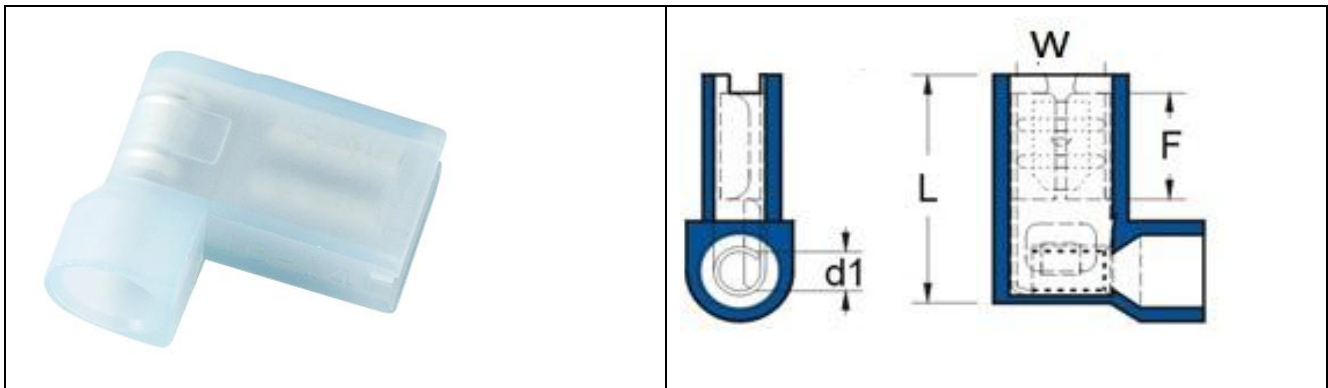

EN

Datasheet

RS PRO NYLON-FULLY INSULATED FLAG FEMALE DISCONNECTORS (A TYPE)

Stock number: 178-8342

MAXIMUM ELECTRIC CURRENT:

A.W.G.	16	14
AMP.	10	15

MAXIMUM ELECTRICAL RATING: 105° C 300 VOLTS MAX.

INSULATION MATERIAL: NYLON

TERMINAL MATERIAL: BRASS

INSULATION COLOR: BLUE

I.D.: D1=2.1MM

WIRE RANGE A.W.G. mm ²	ITEM NO.	NEMA TAB	DIMENSION inch(mm)				
			W	F	L	d1	T
16-14 A.W.G. 1.5-2.5 mm ²	178-8342	.032X.187 (0.8X4.75)	0.197 5	0.276 7	0.598 15.2	0.083 2.1	0.16 0.4