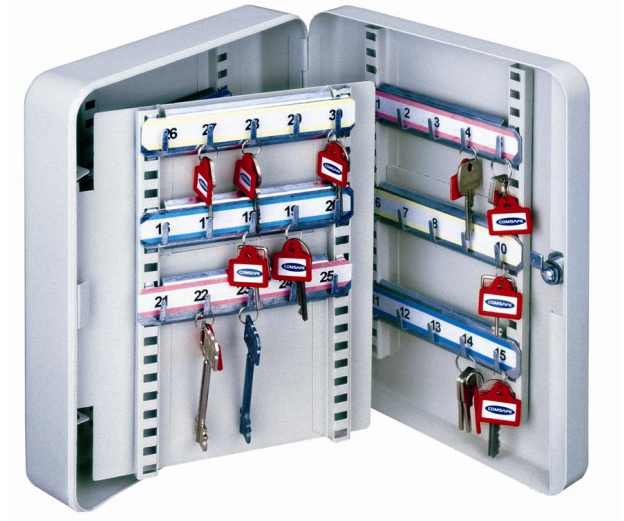

SK40WHITE KEYBOX

color/painting	light grey
material	steel
brand	Comsafe
lock	cylinder lock

- Made of quality thin sheet metal
- Key comes in duplicate
- Prepared for wall fixing
- Fixing material included
- The continuously numbered hook strips are adjustable in a screen system and available in different colours
- Chrome-plated cylinder lock with 2 keys
- 40 hooks available
- Available in other sizes
- Picture: SK 40

Art number	T03130
Description	SK40WHITE, SK
EAN	9006071301528
Customs tariff no.	83030090
Weight	2,70 kilogram
Dimensions (L / I / H)	outside: 85/245/300 millimeter

13.02.2013 09:11:10