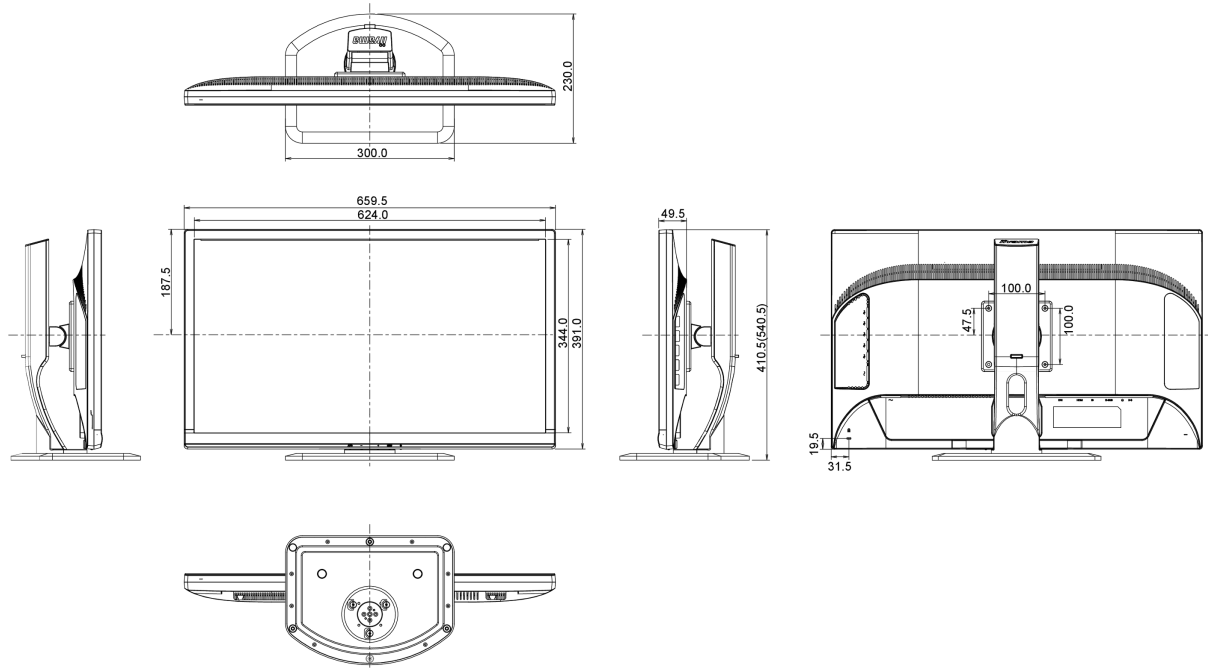

04 MECHANICAL

Display position adjustments	height, swivel, tilt
Height adjustment	130mm
Swivel stand	90°; 45° left; 45° right
Tilt angle	17° up; 0° down
VESA mounting	100 x 100mm

05 ACCESSORIES INCLUDED

Cables	power, USB, HDMI, DP
Other	quick start guide, safety guide

06 POWER MANAGEMENT

Power supply unit	internal
Power supply	AC 100 - 240V, 50/60Hz
Power usage	44W typical, 0.5W stand by, 0.5W off mode

07 SUSTAINABILITY

Regulations	CE, TÜV-Bauart, EAC, VCCI-B, PSE
Energy efficiency class	C
Other	REACH SVHC above 0.1%: Lead

08 DIMENSIONS / WEIGHT

Product dimensions W x H x D	659.5 x 410.5 (540.5) x 230mm
Weight (without box)	7.5kg
EAN code	4948570115662