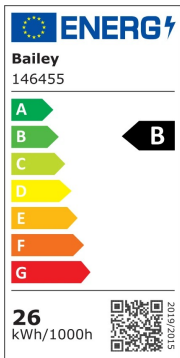

General ETIM properties

ETIM group	Lamps
ETIM class	LED-lamp/Multi-LED
Name	LED HID FIL T38 E27 26W 4850lm 727 Clear IP20 AC 220V-260V
Brand	Bailey
Productseries	LED HID Filament
Producttype	T38