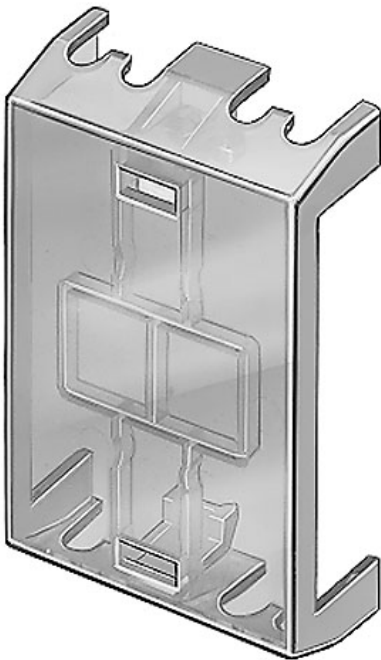

# EAO – Your Expert Partner for Human Machine Interfaces

704.964.5 - Terminal cover

## 704.964.5 - Terminal cover

*Attention: The preview is based on a sample product. This can differ from your current configuration.*

## Other Attributes

Weight

0.003 kg

### Dimensions