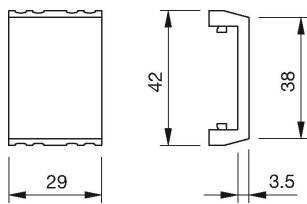

## 704.964.5 - Terminal cover

*Attention: The preview is based on a sample product. This can differ from your current configuration.*

## Other Attributes

Weight

0.003 kg

### Dimensions