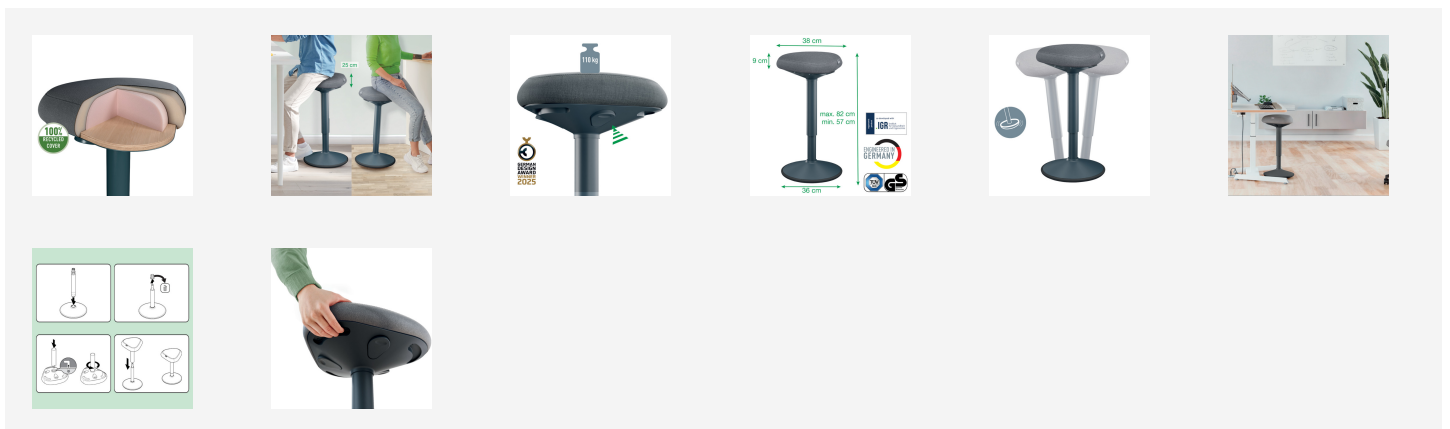

Colour	Number	EAN code
grey	65450085	4002432138425
dark grey	65450089	4002432138432