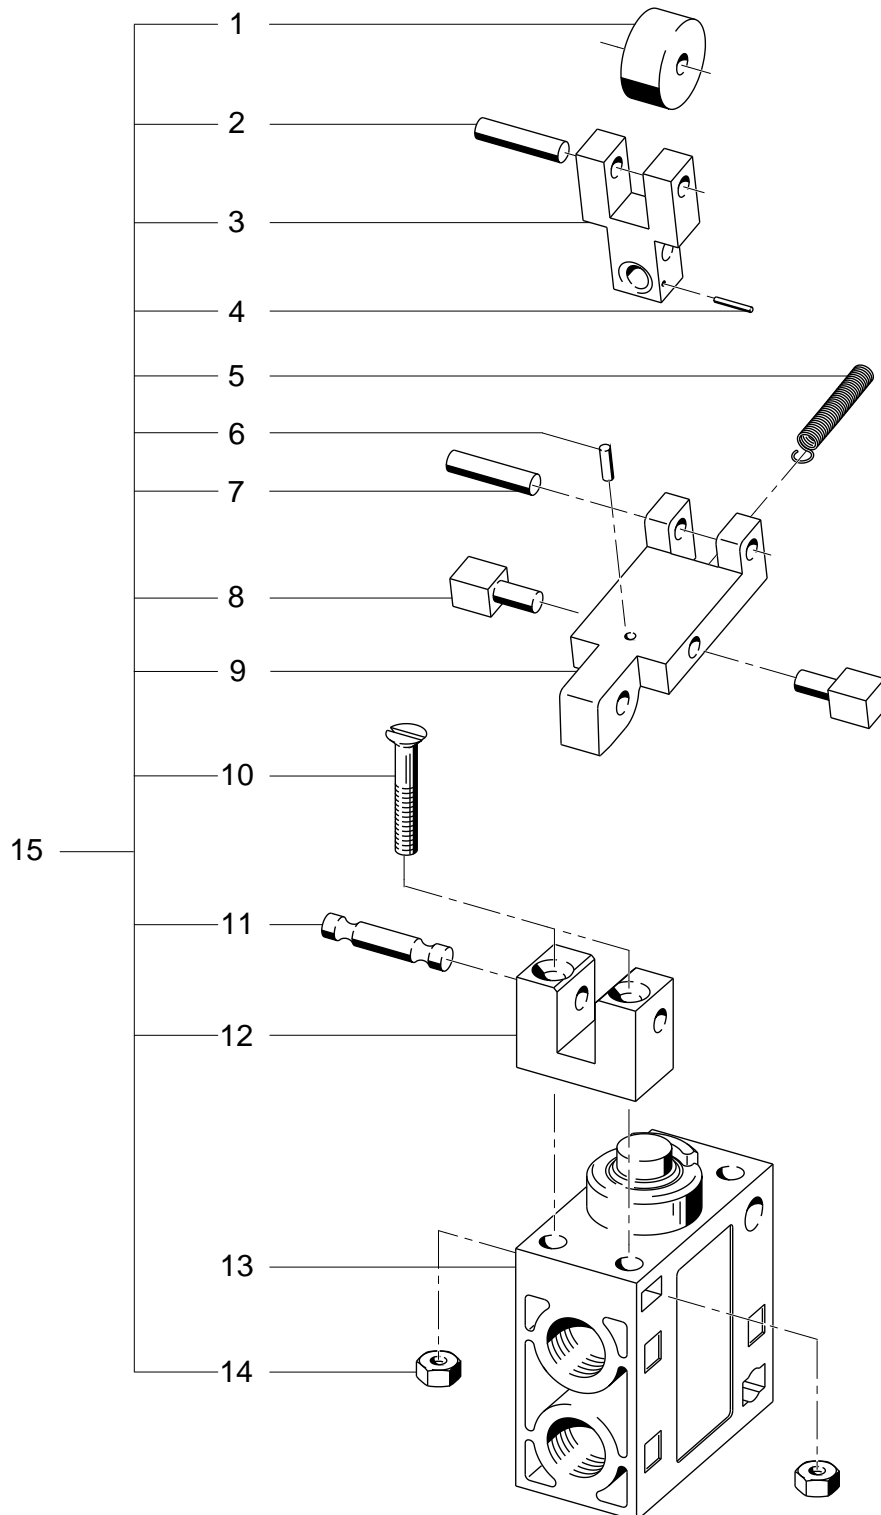

8982 L-3-1/4-B Roller lever valve - Series: All

8982 L-3-1/4-B Roller lever valve - Series: All

Pos.	Part no.	Type	Note	Qty.	Unit
A	104503	V -,VO-3-1/4-B Set of wearing parts		1	PC
1			Not available separately, see position 15	1	PC
2			Not available separately, see position 15	1	PC
3			Not available separately, see position 15	1	PC
4			Not available separately, see position 15	1	PC
5			Not available separately, see position 15	1	PC
6			Not available separately, see position 15	1	PC
7			Not available separately, see position 15	1	PC
8			Not available separately, see position 15	2	PC
9			Not available separately, see position 15	1	PC
10			Not available separately, see position 15	2	PC
11			Not available separately, see position 15	1	PC
12			Not available separately, see position 15	1	PC
13	6808	V-3-1/4-B Stem actuated valve		1	PC
14			Not available separately, see position 15	2	PC
15	103820	L -3-1/4-B Roller lever design		1	PC