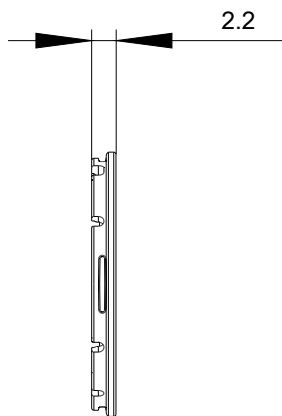

24.02.2016