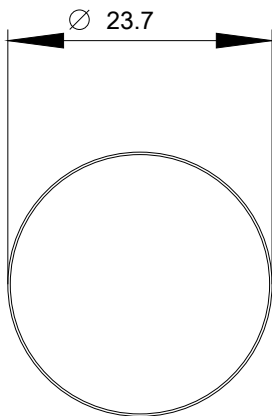

General Product Approval	Declaration of Conformity	other

[Bestätigungen](#)

Further information

Information- and Downloadcenter (Catalogs, Brochures,...)

<http://www.siemens.com/industrial-controls/catalogs>

Industry Mall (Online ordering system)

<https://mall.industry.siemens.com/mall/en/en/Catalog/product?mlfb=3SU19010FT600AA0>

Cax online generator

<http://support.automation.siemens.com/WW/CAXorder/default.aspx?lang=en&mlfb=3SU19010FT600AA0>

Service&Support (Manuals, Certificates, Characteristics, FAQs,...)

<https://support.industry.siemens.com/cs/ww/en/ps/3SU19010FT600AA0>

Image database (product images, 2D dimension drawings, 3D models, device circuit diagrams, EPLAN macros, ...)

<http://www.automation.siemens.com/bilddb/cax_de.aspx?mlfb=3SU19010FT600AA0&lang=en>

last modified: