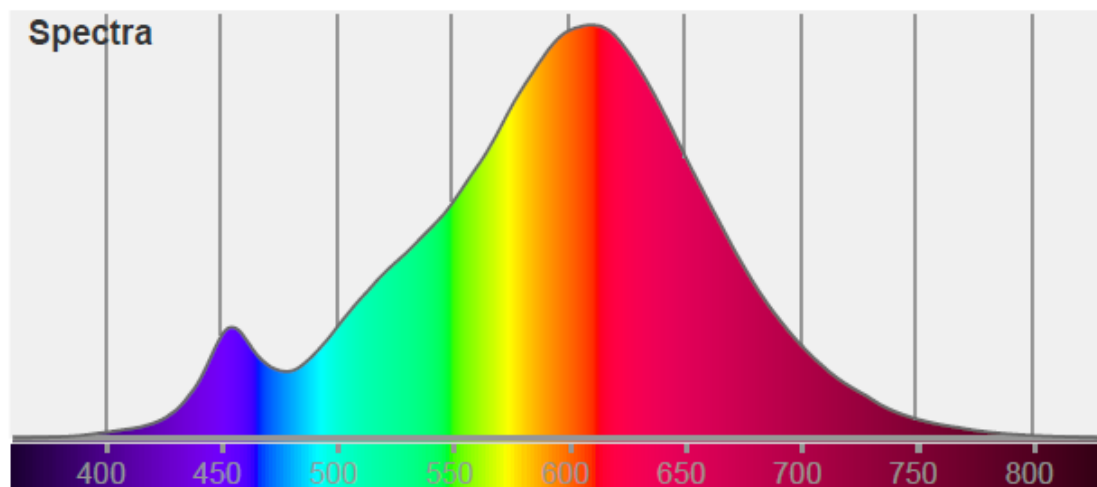

ENGLISH

Datasheet

Stock No: 123-7942

RS Pro Classic Globe (GLS) 6W (60W) 2700K 806lm E27 Non-Dimmable 300 deg Beam Angle

Specifications:

Lamp Base: E27

Lamp Shape: Round

Wattage: 6W

Voltage Rating: 220-240V

Length: 107mm

Diameter: 60mm

Current Rating: 50mA

Frequency Range: 50Hz

Electric Current: AC

Features:

The Base Colour is matt white classic globe (GLS) clear. Made with aluminium and glass.

ENGLISH

Heat Graph: Warm

2700 K

Beam Angle: 300 Degrees

Beam angle

300°