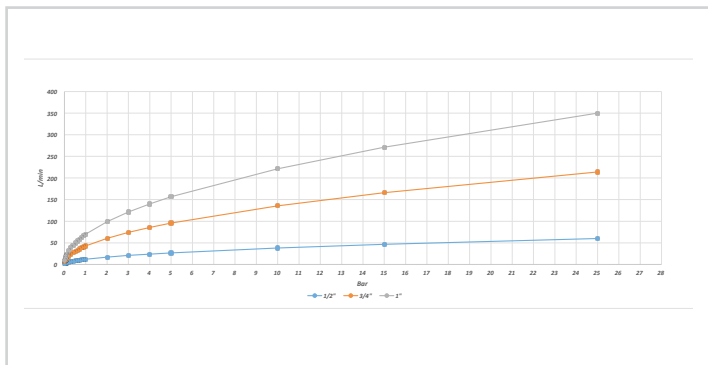

Manufactured at our own factory in Denmark.

NITO CLICK Coupling System

Item Number 1/2" System	
5952GA3	NITO CLICK 1/2" Coupler with 1/2", 3/4" and M22x1 female BSP
5950SA3	NITO CLICK 1/2" Coupler with 1/2" hose tail
59610A3	NITO CLICK 1/2" Nipple with 1/2" female BSP
59640A3	NITO CLICK 1/2" Nipple with 1/2" male BSP
59600A3	NITO CLICK 1/2" Nipple with 1/2" hose tail
59820A3	NITO CLICK 1/2" Coupler with 1/2" NITO Nipple
59810A3	NITO CLICK 1/2" NITO Coupler with 1/2" Nipple

Item Number 3/4" System	
69500A3	NITO CLICK 3/4" Coupler with 3/4" female BSP
6950SA3	NITO CLICK 3/4" Coupler with 3/4" hose tail
69610A3	NITO CLICK 3/4" Nipple with 3/4" female BSP
69640A3	NITO CLICK 3/4" Nipple with 3/4" male BSP
69600A3	NITO CLICK 3/4" Nipple with 3/4" hose tail

Technical specifications:

1. Nipple: Chrome-plated brass CW614N
2. Seal: Nitrile (NBR)
3. O-ring: Nitrile (NBR) EPDM; O-ring on valve
4. Ring: Stainless steel
5. Spring: Stainless steel
6. Locking ring: Chrome-plated brass
7. Balls: Stainless steel
8. Coupling body: Chrome-plated brass

Items shown represent only a small sample of our product assortment.
See the full range on our website or contact NITO.