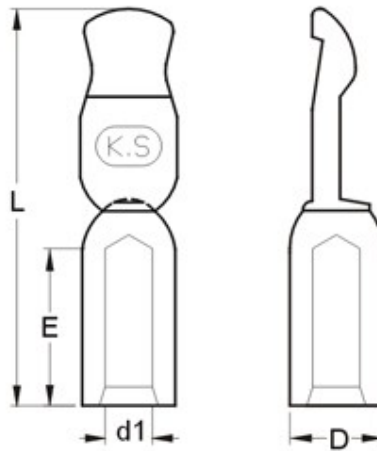

Datasheet

RS PRO BATTERY MODULAR CONNECTORS 75 AMP CONTACTS

Stock number: 175-6949

MAXIMUM ELECTRIC CURRENT:

A.W.G.	6
AMP.	95

CONTACT MATERIAL: COPPER

WIRE RANGE A.W.G. mm ²	DESCRIPTION	DIMENSION inch(mm)			
		L	E	d1	D
6 A.W.G.	(1) INDIVIDUAL CONTACT CAN BE USED WITH ONE 75 AMP SERIES HOUSINGS (2) CONTACT SET: TWO CONTACTS WITH ONE 50 AMP SERIES HOUSING	1.169	0.472	0.220	0.280
14 mm ²		29.7	12.0	5.6	.7.1