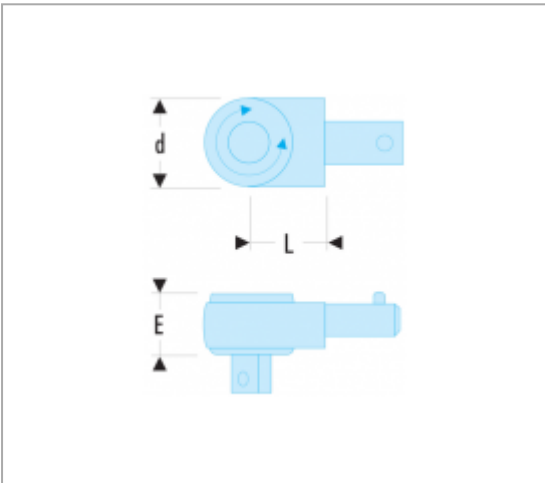

K.382A | COMPACT RATCHETS - DRIVE 14 X 18 MM

Informations :

	K.382A
d [mm]	69
E [mm]	35
L [mm]	27
Square ["]	3/4
[g]	870