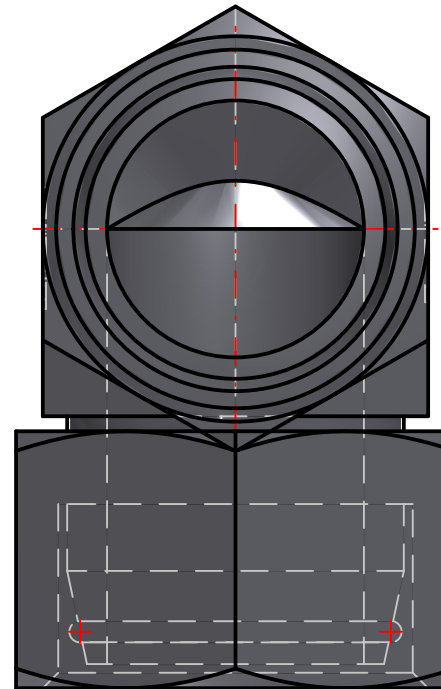

ENGINEERING YOUR SUCCESS.

Parker Hannifin Corporation  
High Pressure Connectors Europe  
Am Metallwerk 9  
33659 Bielefeld, Germany  
Ph: +49 (0) 521-4048-0  
Fax: +49 (0) 521-4048-4280

**PARKER High Pressure Connectors Europe Division**  
**Ermeto DIN tube to tube swivel high pressure hydraulic tube fittings**

PART Number: EW28LOMDCF

*Interactive 3D graphic, click to activate and rotate  
(3D capable PDF viewer required)*

Technical Data	
Part Number	EW28LOMDCF
Series Name	Ermeto DIN tube to tube swivel high pressure hydraulic tube fittings
Series Code	Ermeto DIN tube to swivel high pressure hydraulic tube fittings
Division ID	687614
Division Name	High Pressure Connectors Europe Division
Company	Parker Hannifin