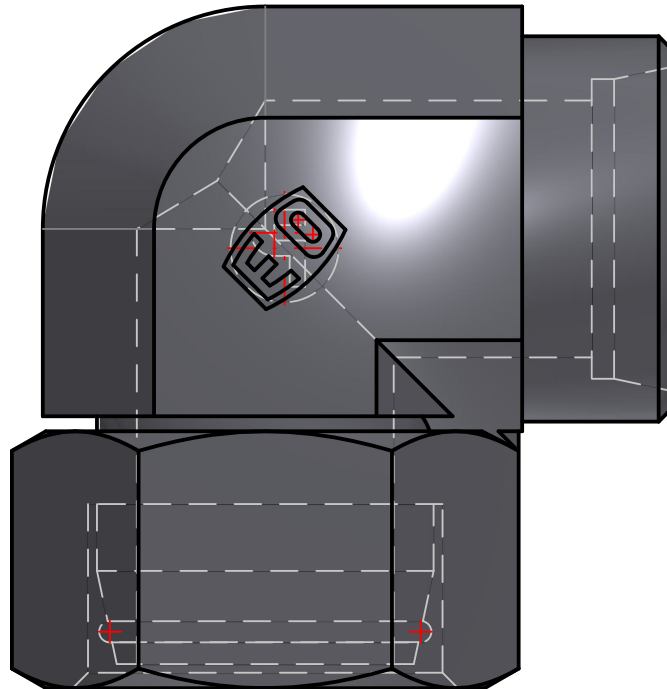

ENGINEERING YOUR SUCCESS.

Parker Hannifin Corporation  
High Pressure Connectors Europe  
Am Metallwerk 9  
33659 Bielefeld, Germany  
Ph: +49 (0) 521-4048-0  
Fax: +49 (0) 521-4048-4280

**PARKER High Pressure Connectors Europe Division**  
**Ermeto DIN tube to tube swivel high pressure hydraulic tube fittings**

PART Number: EW28LOMDCF

*Interactive 3D graphic, click to activate and rotate  
(3D capable PDF viewer required)*

Technical Data	
Part Number	EW28LOMDCF
Series Name	Ermeto DIN tube to tube swivel high pressure hydraulic tube fittings
Series Code	Ermeto DIN tube to swivel high pressure hydraulic tube fittings
Division ID	687614
Division Name	High Pressure Connectors Europe Division
Company	Parker Hannifin