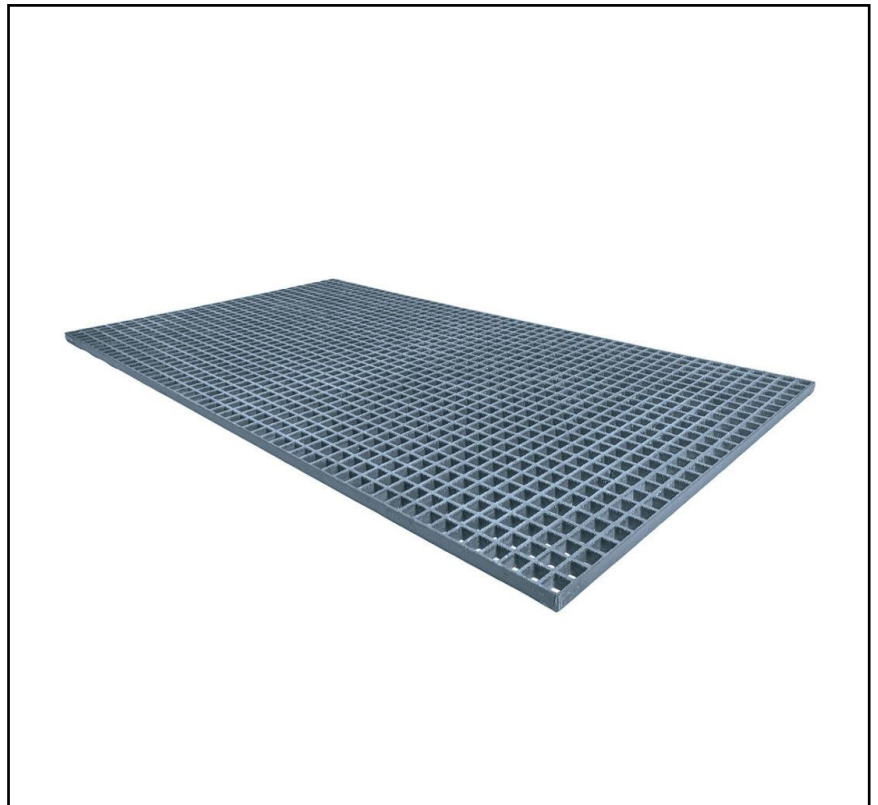

Features

- Made from tough, hard-wearing GRP with a grit surface for excellent slip resistance.
- The paint pigment used in the product complies with ASTM E1645-01, ensuring the product is safe and reduces the risk of lead exposure to meet regulatory standards.
- A high-quality flooring option that offers a credible alternative to steel mesh grating
- The quartz crystal-bonded top surface provides extreme durability and high slip resistance.
- Perfect for high-traffic areas or demanding, corrosive environments.
- Half the weight of steel solutions, making it easy to install with no ongoing maintenance.
- Manufactured from Type O, Orthophthalic Polyester resin, ensuring high performance and durability.
- Strong bi-directional properties allow the product to be used in various applications, making it more versatile.
- Slip test to EN 16165:2021 Annex B.
- Fire tested to EN 13501-1:2018.

RS PRO GRP Grating - Grey 2000mm x 1000mm x 50mm

RS Stock No.: 0712644

RS Professionally Approved Products bring to you professional quality parts across all product categories. Our product range has been tested by engineers and provides a comparable quality to the leading brands without paying a premium price.