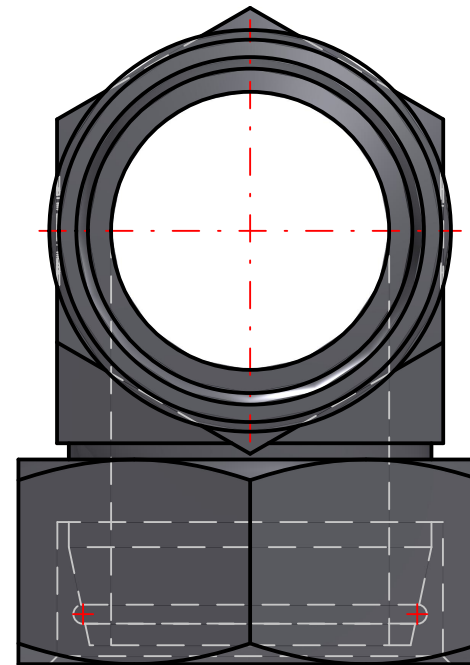

ENGINEERING YOUR SUCCESS.

Parker Hannifin Corporation  
High Pressure Connectors Europe  
Am Metallwerk 9  
33659 Bielefeld, Germany  
Ph: +49 (0) 521-4048-0  
Fax: +49 (0) 521-4048-4280

**PARKER High Pressure Connectors Europe Division**  
**Ermeto DIN tube to tube swivel high pressure hydraulic tube fittings**

PART Number: ET42LOMDCF

*Interactive 3D graphic, click to activate and rotate  
(3D capable PDF viewer required)*

Technical Data	
Part Number	ET42LOMDCF
Series Name	Ermeto DIN tube to tube swivel high pressure hydraulic tube fittings
Series Code	Ermeto DIN tube to swivel high pressure hydraulic tube fittings
Division ID	687614
Division Name	High Pressure Connectors Europe Division
Company	Parker Hannifin