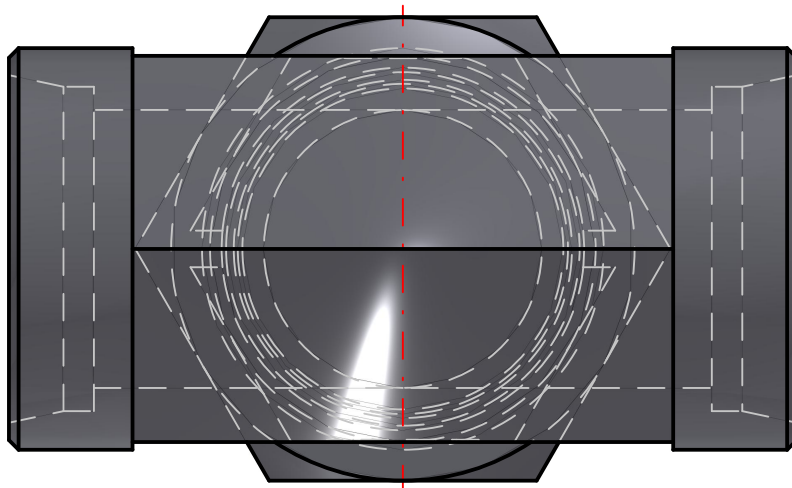

ENGINEERING YOUR SUCCESS.

Parker Hannifin Corporation  
High Pressure Connectors Europe  
Am Metallwerk 9  
33659 Bielefeld, Germany  
Ph: +49 (0) 521-4048-0  
Fax: +49 (0) 521-4048-4280

**PARKER High Pressure Connectors Europe Division**  
**Ermeto DIN tube to tube swivel high pressure hydraulic tube fittings**

PART Number: ET42LOMDCF

*Interactive 3D graphic, click to activate and rotate  
(3D capable PDF viewer required)*

Technical Data	
Part Number	ET42LOMDCF
Series Name	Ermeto DIN tube to tube swivel high pressure hydraulic tube fittings
Series Code	Ermeto DIN tube to swivel high pressure hydraulic tube fittings
Division ID	687614
Division Name	High Pressure Connectors Europe Division
Company	Parker Hannifin