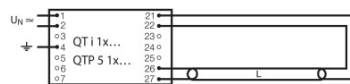

Circuit diagram

Circuit diagram

Circuit diagram

Logistical Data

Product code	Product description	Packaging unit (Pieces/Unit)	Dimensions (height x width x length)	Volume	Gross weight
4008321025098	L 8 W/640	Shipping carton box 10	105 mm x 51 mm x 313 mm	1.68 dm³	463.00 g
4050300207124	L 8 W/640	Shipping carton box 25	105 mm x 119 mm x 320 mm	4.00 dm³	980.60 g

The mentioned product code describes the smallest quantity unit which can be ordered. One shipping unit can contain one or more single products. When placing an order, for the quantity please enter single or multiples of a shipping unit.

References / Links

For more information on the system guarantee and the terms and conditions of the guarantee visit

▶ www.osram.com/system-guarantee

For more information on QUICKTRONIC electronic control gear go to

▶ www.osram.com/QUICKTRONIC

Disclaimer

Subject to change without notice. Errors and omission excepted. Always make sure to use the most recent release.