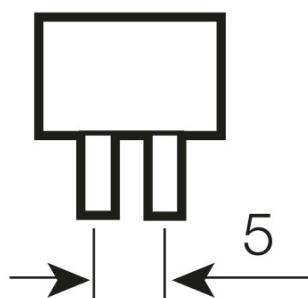

Photometrical data

Luminous flux at 25 °C	385 lm
Light color	640
Light color as per EN 12464-1	Cool White

Dimensions & weight

Tube diameter	16 mm
Length	288.0 mm
Length with base excl. base pins/connection	288.00 mm
Diameter	16.0 mm