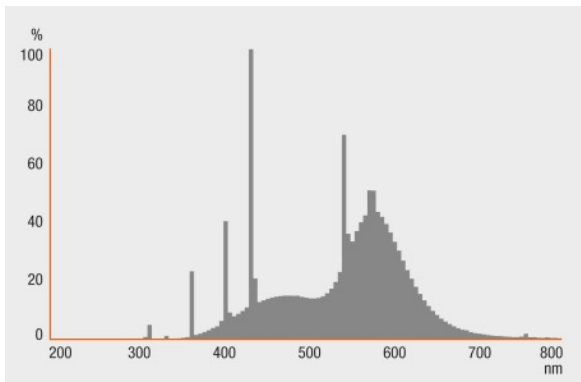

Product datasheet

Certificates & standards

Energy efficiency class	A
Energy consumption	9 kWh/1000h

Light Distribution

Spectral power distribution

System guarantee

OSRAM System+ Guarantee in combination with OSRAM ECGs

Guarantee