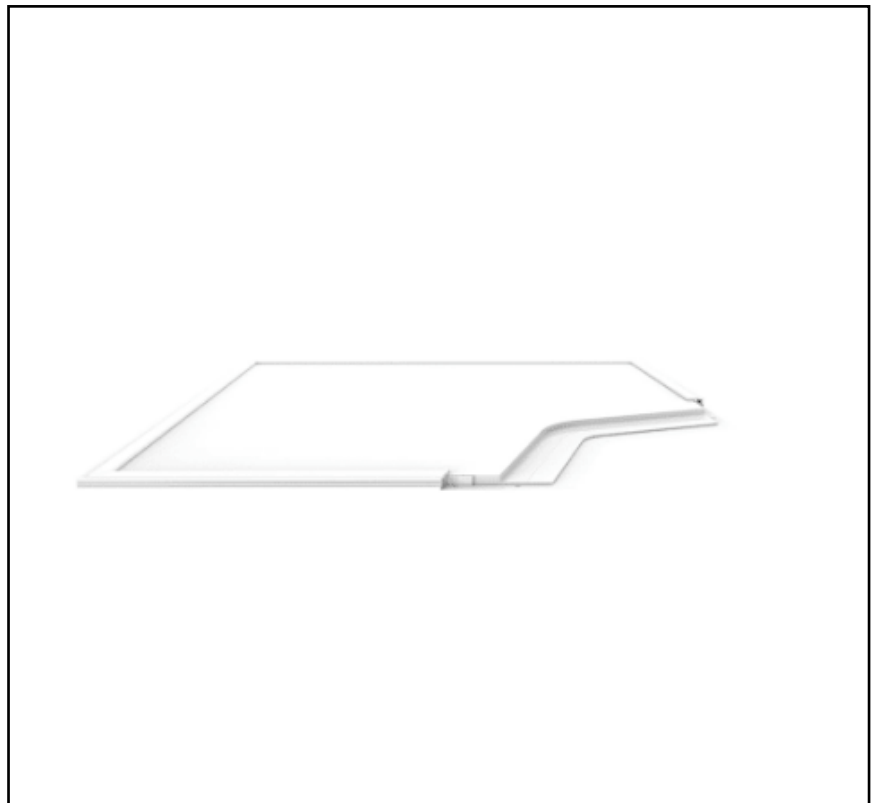

FEATURES

- Bright, flicker-free and evenly distributed light
- Adjustable brightness via emergency, DALI, Switch Dim and - 1-10V options
- Lightweight and durable
- Cost effective and energy efficient
- Stylish minimalist design

RS PRO 36 W LED Ceiling Light, 220 → 240 V LED Panel, 595 mm Long RS PRO Ceiling Lights

RS Stock No.: 179-7628

RS Professionally Approved Products bring to you professional quality parts across all product categories. Our product range has been tested by engineers and provides a comparable quality to the leading brands without paying a premium price.

Product Description

Introducing the panel - light series from RS PRO, an economical and versatile solution for all office and corridor environments. RS PRO light panels feature “plug and play” drivers to allow for quick installation in ceiling grids. This ensures that the panels can be easily installed, quickly and efficiently.