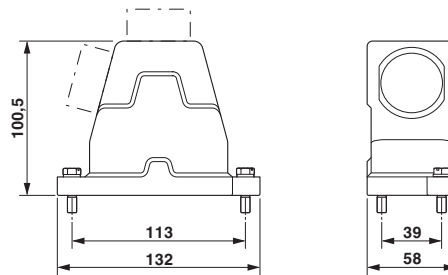

Housing - HC-HPR-B06-HHWH-1STM20-EM-BK - 1411878

Dimensioned drawing

Dimensional drawing

Phoenix Contact 2015 © - all rights reserved
<http://www.phoenixcontact.com>