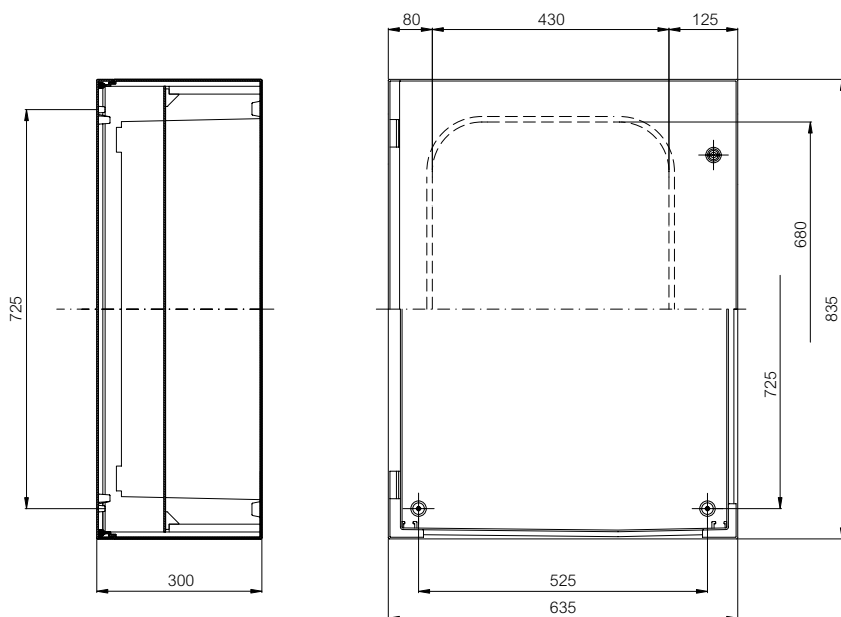

Sample photo

**Order symbol:** CAB P 806030  
**Product nbr:** 8104308  
**Description:** Polyester cabinet  
**Remarks:** Grey door

**EAN:** 6418074050052  
**El. number:**  
 Finland 3424143  
 Denmark 8212018057  
 Sweden 2539827

**Including:** Cabinet base, door with PUR gasket, 3mm double bit lock(s) with transport and plastic key, screws for mounting plate/DIN-rail and wall fastening lugs with screws. Wall mounting screws not supplied.

Dimensions:			Rating:	
	L	W	H	
mm:	800	600	300	<b>Ingress Protection (EN 60529):</b> IP 66
inch:	31.5	23.6	11.8	<b>Impact Resistance (EN 50102):</b> IK 10
Materials:			<b>Electrical insulation:</b> Totally insulated	
<b>Material:</b>	GRP		<b>UV resistance:</b> UL 508	
<b>Base colour:</b>	RAL 7032		<b>Flammability Rating (UL 746 C 5):</b> UL 94 5V	
<b>Cover colour:</b>	RAL 7032		<b>Glow Wire Test (IEC 695-2-1) °C:</b> 960	
<b>Cover screws material:</b>	Stainless steel		<b>UL Type:</b> UL TYPE 3, 3R, 3S, 4, 4X, 12, 13	
<b>Gasket material:</b>	Polyurethane		Certificates:	
Temperatures:				
<b>Short term:</b>	-50 ... 150 °C			
<b>Continuous:</b>	-40 ... 70 °C			
<b>Short term:</b>	-60 ... 302 °F			
<b>Continuous:</b>	-40 ... 158 °F			
Accessories:				
MP 8060	Mounting plate			