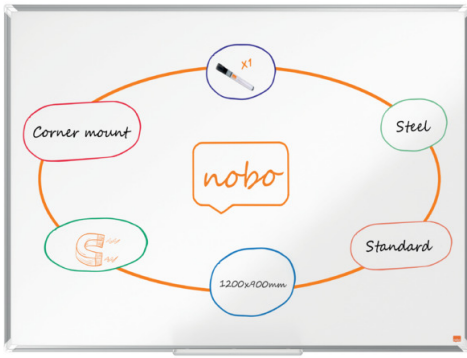

Nobo Premium Plus Steel Magnetic Whiteboard 1200x900mm

This modern standard magnetic whiteboard, with its sleek aluminium trim and stylish corner caps, is the perfect addition to any office, school, or home workspace. Its painted steel surface offers increased erasability which is less prone to ghost marks, stains and resistant to scratches and dents, making it ideal for moderate use. This medium whiteboard has a smooth surface that enhances writing, ensuring clear, bold and stand out communication for effective collaboration. Designed with a concealed traditional through corner-mount system, it can be easily installed in either landscape or portrait orientation. The wall mounted whiteboard is magnetic, allowing for easy attachment of notes, photos, and key information and includes a large clip on accessories tray for the storage of whiteboard pens and whiteboard magnets. Our Premium Plus Whiteboards proudly carry the globally respected EU Ecolabel, recognising environmental excellence and ensuring reduced impact throughout the product life cycle. Whiteboard size: 1200x900mm

Attributes

- Painted steel magnetic whiteboard surface delivering an increased level of erasability for moderate use.
- EU Ecolabel certified, recognising environmental excellence and ensuring reduced impact throughout the product lifecycle.
- Fixed with a traditional through corner wall mounting and concealed with stylish corner caps.
- Traditional standard format size 1200x900mm
- Framed whiteboard with a modern stylish aluminium trim can be fixed portrait or landscape orientation for flexibility.
- A large whiteboard accessories tray for the convenient storage of whiteboard markers, erasers and magnets within easy reach.
- Supplied with a Nobo whiteboard pen
- 15 year surface guarantee

Specifications

Number	1915156
Colour	white
Dimensions (W x H x D)	1205 x 897 x 14 mm
Weight	5110 g
Pallet quantity	24
EAN code	5028252608282