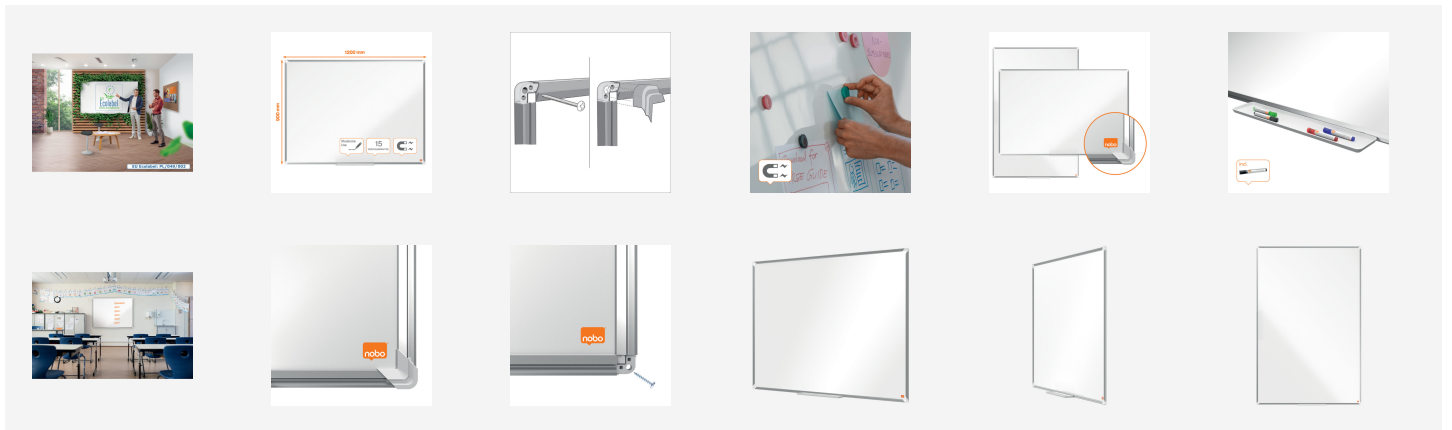

Nobo Premium Plus Steel Magnetic Whiteboard 1200x900mm

This modern standard magnetic whiteboard, with its sleek aluminium trim and stylish corner caps, is the perfect addition to any office, school, or home workspace. Its painted steel surface offers increased erasability which is less prone to ghost marks, stains and resistant to scratches and dents, making it ideal for moderate use. This medium whiteboard has a smooth surface that enhances writing, ensuring clear, bold and stand out communication for effective collaboration. Designed with a concealed traditional through corner-mount system, it can be easily installed in either landscape or portrait orientation. The wall mounted whiteboard is magnetic, allowing for easy attachment of notes, photos, and key information and includes a large clip on accessories tray for the storage of whiteboard pens and whiteboard magnets. Our Premium Plus Whiteboards proudly carry the globally respected EU Ecolabel, recognising environmental excellence and ensuring reduced impact throughout the product life cycle. Whiteboard size: 1200x900mm

Attributes

- Painted steel magnetic whiteboard surface delivering an increased level of erasability for moderate use.
- EU Ecolabel certified, recognising environmental excellence and ensuring reduced impact throughout the product lifecycle.
- Fixed with a traditional through corner wall mounting and concealed with stylish corner caps.
- Traditional standard format size 1200x900mm
- Framed whiteboard with a modern stylish aluminium trim can be fixed portrait or landscape orientation for flexibility.
- A large whiteboard accessories tray for the convenient storage of whiteboard markers, erasers and magnets within easy reach.
- Supplied with a Nobo whiteboard pen
- 15 year surface guarantee

Specifications

Number	1915156
Colour	white
Dimensions (W x H x D)	1205 x 897 x 14 mm
Weight	5110 g
Pallet quantity	24
EAN code	5028252608282