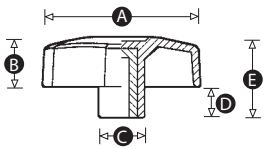

Female Scallop Knob

Material

High impact resistant thermoplastic

Standard colour

Black

Finish

Matt

Female insert material

Brass

Part No.	A	B	C	D	E	Thread size
161076	28	11	12.5	6	17	M5
161082	28	11	12.5	6	17	M6
161098	40	12	17	8	20	M6
161105	50	15	18	9	24	M6
161111	50	15	18	9	24	M8
161127	60	18	20	12	30	M10