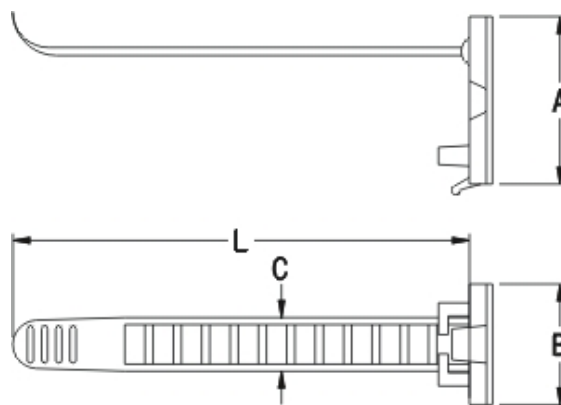

Datasheet

RS Pro Adjustable Clamp 17mm Grey Nylon 66

RS Stock No: **404-455**

Product Details

RS Pro adjustable clamp in grey colour, is made of nylon 66 and has a maximum bundle diameter of 17 mm. The ladder style fastener helps in easy releasing and refastening.

Features and Benefits

- Optional hole for M2 flat head screw
- Dimensions: 25 x 18 x 70 mm
- Made of nylon 66
- Self adhesive affixing method
- Comes in grey colour

Specifications:

Affixing Method	Self Adhesive
Cable Clip/Clamp Style	Adjustable Clamp
Colour	Grey
Depth	70 mm
Dimensions [L x W (x D)]	25 x 18 x 70 mm
Length	25 mm
Material	Nylon 66
Maximum Bundle Diameter	17 mm
Width	18 mm

附雙面膠

Unit:mm

ITEM No.	A	B	C	L	Max.Bundle Dia.	Packing
<input type="checkbox"/> ATC-17	25.0	18.0	7.9	70	17.0	
<input type="checkbox"/> ATC-22	30.5	21.0	12.0	90	22.0	
<input type="checkbox"/> ATC-26	30.5	21.0	12.0	108	26.0	