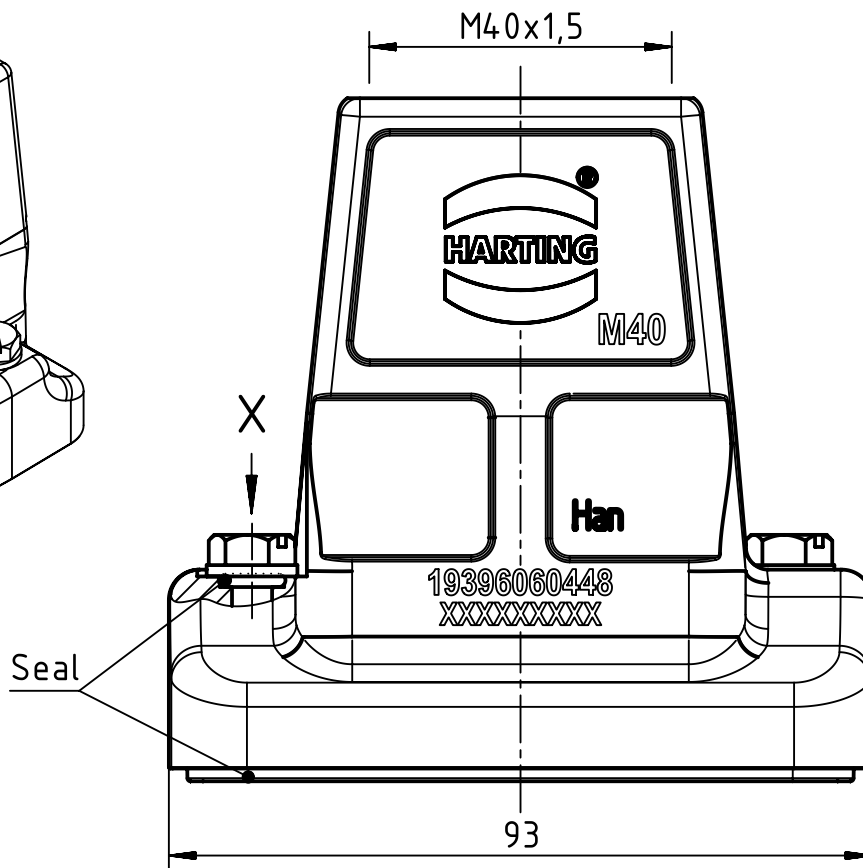

X (2:1)

Panel cut out

	All Dimensions in mm Original Size DIN A4		Scale 1:1	Free size tol.		Ref.
	All rights reserved Department EL PD - CN		Created by LONGL	Inspected by WENE	Standardisation TIEMANNA	Sub.
HARTING (Zhuhai) Manufacturing Co., Ltd. 519085 Zhuhai, China		Title Han 6HP Direct/B-HTE-M40			Date 2017-03-22	State Final Release
Type TB					Number 19 39 606 0448	
Doc-Key / ECM-Nr. 100646316/UGD/005/C 500000117076						Rev. C
						Page 1/1