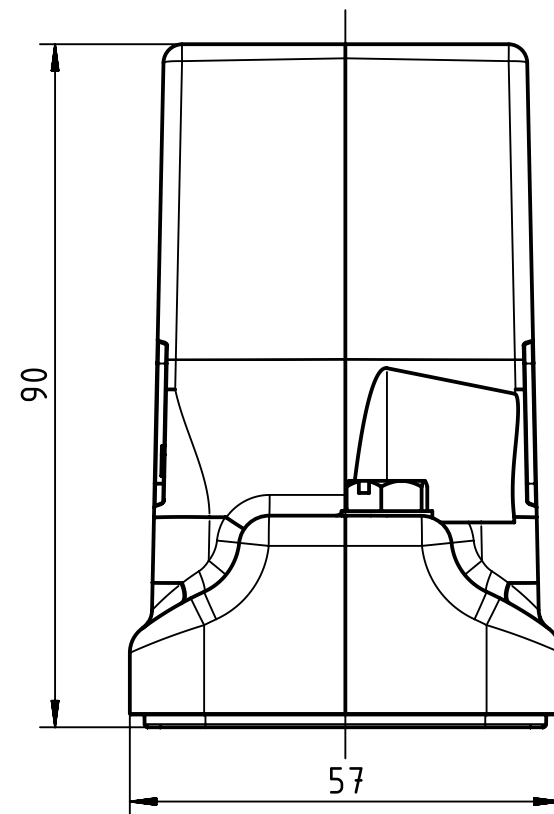

X (2:1)

Panel cut out

	All Dimensions in mm Original Size DIN A4		Scale 1:1	Free size tol.		Ref.
	All rights reserved Department EL PD - CN		Created by LONGL	Inspected by WENE	Standardisation TIEMANNA	Sub.
HARTING (Zhuhai) Manufacturing Co., Ltd. 519085 Zhuhai, China		Title Han 6HP Direct/B-HTE-M40			Date 2017-03-22	State Final Release
Type TB					Number 19 39 606 0448	
Doc-Key / ECM-Nr. 100646316/UGD/005/C 500000117076						Rev. C
						Page 1/1