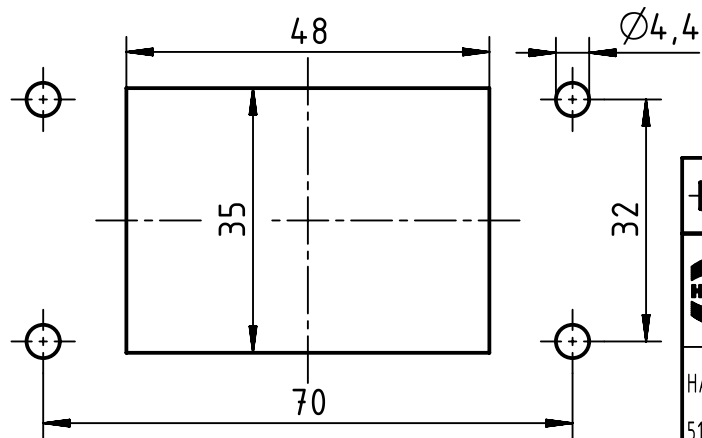

X (2:1)

Panel cut out

	All Dimensions in mm Original Size DIN A4		Scale 1:1	Free size tol.		Ref.
	All rights reserved Department EL PD - CN		Created by LONGL	Inspected by WENE	Standardisation TIEMANNA	Sub.
HARTING (Zhuhai) Manufacturing Co., Ltd. 519085 Zhuhai, China		Title Han 6HP Direct/B-HTE-M40			Date 2017-03-22	State Final Release
Type TB					Number 19 39 606 0448	
Doc-Key / ECM-Nr. 100646316/UGD/005/C 500000117076						Rev. C
						Page 1/1