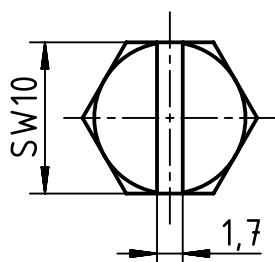

X (2:1)

Panel cut out

	All Dimensions in mm Original Size DIN A4		Scale 1:1	Free size tol.		Ref.
	All rights reserved Department EL PD - CN		Created by LONGL	Inspected by WENE	Standardisation TIEMANNA	Sub.
HARTING (Zhuhai) Manufacturing Co., Ltd. 519085 Zhuhai, China		Title Han 6HP Direct/B-HTE-M40			Date 2017-03-22	State Final Release
Type TB					Number 19 39 606 0448	
Doc-Key / ECM-Nr. 100646316/UGD/005/C 500000117076						Rev. C
						Page 1/1