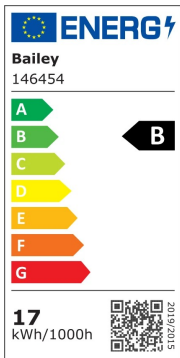

General ETIM properties

ETIM group	Lamps
ETIM class	LED-lamp/Multi-LED
Name	LED HID FIL T38 E27 17W 3200lm 740 Clear IP20 AC 220V-260V
Brand	Bailey
Productseries	LED HID Filament
Producttype	T38