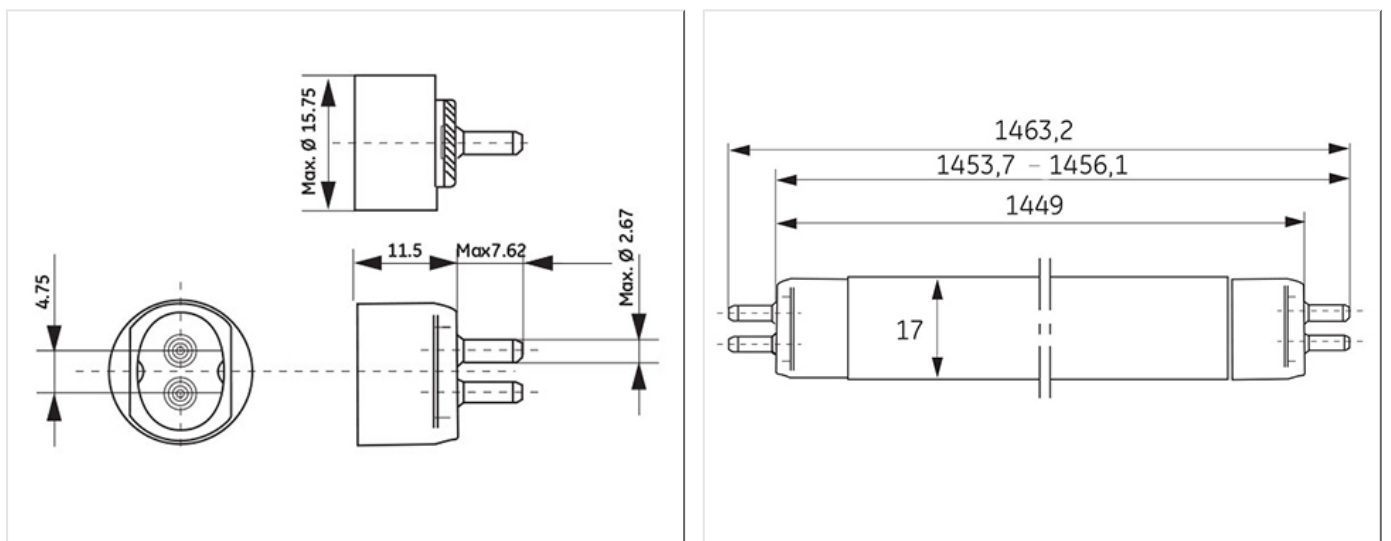

Electrical data

Design Ambient Temperature [°C]	35
Design Lamp ambient temperature [°C]	35
Starting ambient temperature range	-15
Dimming Capability	Yes
Nominal power [W]	35

Logistic data

DUN Code	10043168611005
EAN Code	0043168902588
Pack Quantity	30
Inner pack type	SLEEVE
Outer pack type	OUTER BOX
Layer quantity	210 Special
Pallet quantity EUR (PC)	1520
Pallet quantity UK (PC)	2000
Outer case size	1490 x 120 x 102 (mm)
Product status	Available

Technical drawing