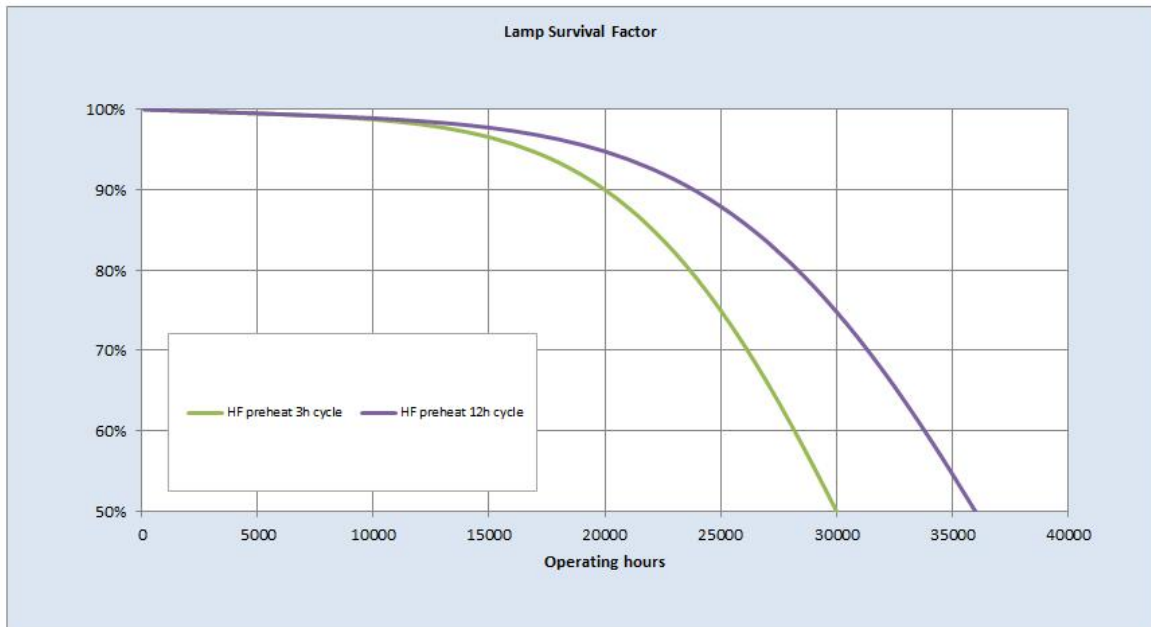

Survival data