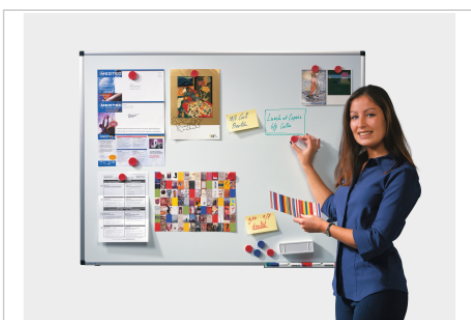

PREMIUM whiteboard

120x150cm

- Lacquered steel board surface
- Suitable for writing on with dry wipe board markers
- Aluminium frame with dark grey plastic corner caps
- 30 cm marker tray
- Easy wall mounting with concealed slot system
- Can be mounted either horizontally or vertically
- Comes complete with mounting set, marker tray and board marker

Recommended accessories

- STARTER board accessory set
Ref.:7-125000

Ref.: **7-102073**

EAN: **8713797042338**

Product specifications

Surface (material/colour)	Lacquered steel / White
Frame (material/colour)	Aluminium / Grey aluminium (RAL9007)
Corner (material/colour)	Plastic / Graphite grey (RAL7024)
Magnetic	Yes
Product dimensions	W: 1500 x H: 1200 x D: 11 (mm)
Pre printed	No
Print theme	No
Weight / m2	12.00 kg
Mounting type	Concealed wall mount slot system
Included accessories	Aluminium marker tray, Board marker
Product warranty	2 years
Surface warranty	10 years