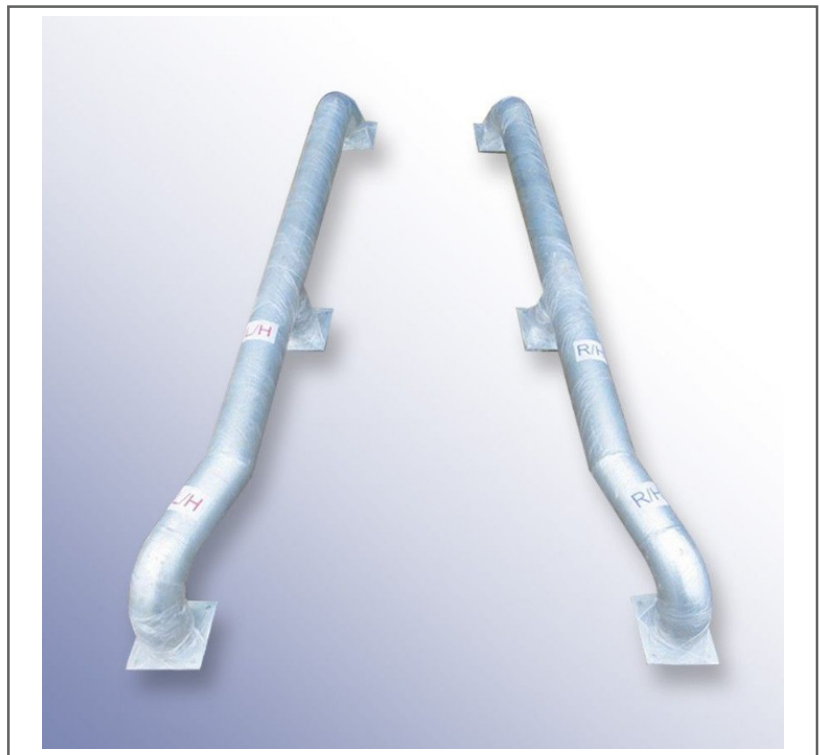

## Features

- **Extended 3-Metre Design** – Provides comprehensive vehicle guidance for larger HGVs and complex parking environments
- **Durable Galvanized Steel Construction** – Offers high strength and weather resistance, maintaining functionality and aesthetics.
- **Versatile Compatibility** – Suitable for various HGV sizes and parking scenarios, enhancing operational flexibility.

## RS PRO Pair of 3m Long Wheel Guides x 600mm Width x 365mm Height

Vendor Partcode.: 0688208

RS PRO is our own brand range and brings you a wide range of high-quality, great value products offering you more choice. Trusted by engineers all over the world, every part of every RS PRO product has been rigorously tested against demanding industry standards; they're only given the RS PRO Seal of Approval if we're confident of their exceptional quality, which means you can be confident too.

## Product Description IBUTE

***RS PRO Pair of 3 Metre Wheel Guides – Ultimate Vehicle Alignment & Safety***

*Upgrade your parking and loading operations with the RS PRO Pair of 3 Metre Wheel Guides, designed specifically for heavy goods vehicles (HGVs). As the longest available model, these guides provide exceptional assistance for precise vehicle alignment, ensuring safe maneuvering in high-traffic environments.*

*Built from premium galvanized steel, they offer outstanding durability and resistance to harsh weather conditions, delivering long-term reliability for industrial and logistics settings.*

*The RS PRO Pair of 3 Metre Wheel Guides sets the standard in vehicle guidance and protection, offering exceptional durability, precision alignment, and enhanced safety.*