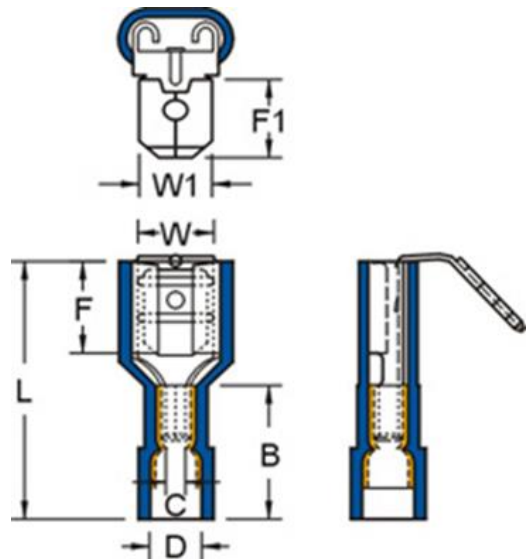

Datasheet

Insulated Crimp Piggyback Terminal

RS Stock number [267-4350](#)

Dimensions:

Specifications:

- Colour: Red
- Wire Size: 0.25 → 1.6 mm²
- Tab Size: 6.3 x 0.8mm
- Contact Material: Brass
- Insulation: Insulated
- Insulation Material: Nylon

W (mm)	W1 (mm)	F(mm)	F1(mm)	L(mm)	B(mm)	D(mm)
6.6	6.35	8	8.2	21.5	11	4