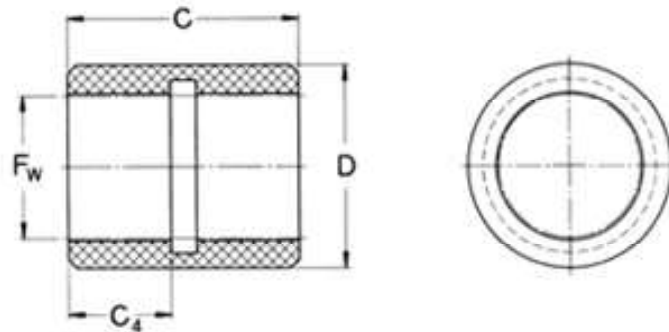

Produktdatenblatt

LPBR 20

Lineargleitlager

C [mm]:	30
C4 [mm]:	13
D = Da [mm]:	28.24
Fw [mm]:	20
Cdyn 0,1:	2080
Cdyn 4 [N]:	52

Datum: 22/05/2020

The contents of this report are the copyright of the publisher and may not be reproduced (even extracts) unless permission is granted. Every care has been taken to ensure the accuracy of the information contained in this report but no liability can be accepted for any loss or damage whether direct, indirect or consequential arising out of the use of the information contained herein.

Produktdatenblatt

LPBR 20

Lineargleitlager

CO:	7350
Gewicht [kg]:	0.011

Datum: 22/05/2020

The contents of this report are the copyright of the publisher and may not be reproduced (even extracts) unless permission is granted. Every care has been taken to ensure the accuracy of the information contained in this report but no liability can be accepted for any loss or damage whether direct, indirect or consequential arising out of the use of the information contained herein.