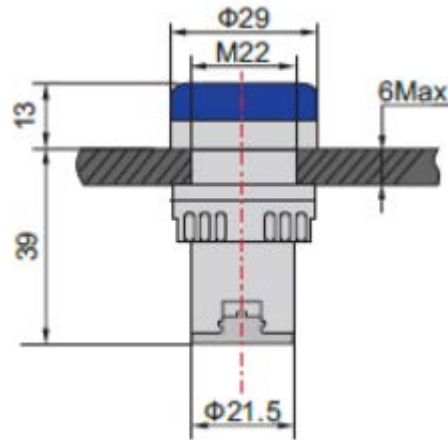

电压类型	交流 / 直流
额定电压	24V 交流 / 直流
频率	交流 50Hz - 60Hz 交流
Terminal	螺钉
绝缘耐受	2.5 千伏（交流）1minute
绝缘电阻	$> 2\text{M}\Omega$
使用寿命	30000 小时

机械规格

开孔直径	22mm
安装类型	面板安装

操作环境规格

工作温度范围:	-40°C 至 55°C
相对湿度	≤95%

保护类别

ip 等级	IP65
-------	------

认证

合规性 / 认证	rohs
符合标准	CE

RS Stock Number	Colour	Voltage	Cut out Diameter	Illumination Type	IP Rating	Terminal Type	Mounting Type
791-8579	White	12V	22mm	LED	IP65	Screw	Panel Mount
791-8573	Red	12V	22mm	LED	IP65	Screw	Panel Mount
791-8582	Green	12V	22mm	LED	IP65	Screw	Panel Mount
791-8585	Blue	12V	22mm	LED	IP65	Screw	Panel Mount
791-8589	Yellow	12V	22mm	LED	IP65	Screw	Panel Mount
763-7905	White	24V	22mm	LED	IP65	Screw	Panel Mount
763-7909	Red	24V	22mm	LED	IP65	Screw	Panel Mount
763-7918	Green	24V	22mm	LED	IP65	Screw	Panel Mount
763-7911	Blue	24V	22mm	LED	IP65	Screw	Panel Mount
763-7915	Yellow	24V	22mm	LED	IP65	Screw	Panel Mount
763-7924	White	110V	22mm	LED	IP65	Screw	Panel Mount
763-7927	Red	110V	22mm	LED	IP65	Screw	Panel Mount
763-7921	Green	110V	22mm	LED	IP65	Screw	Panel Mount
763-7930	Blue	110V	22mm	LED	IP65	Screw	Panel Mount
763-7933	Yellow	110V	22mm	LED	IP65	Screw	Panel Mount
763-7937	White	230V	22mm	LED	IP65	Screw	Panel Mount
763-7946	Red	230V	22mm	LED	IP65	Screw	Panel Mount
763-7949	Green	230V	22mm	LED	IP65	Screw	Panel Mount
763-7943	Blue	230V	22mm	LED	IP65	Screw	Panel Mount
763-7952	Yellow	230V	22mm	LED	IP65	Screw	Panel Mount