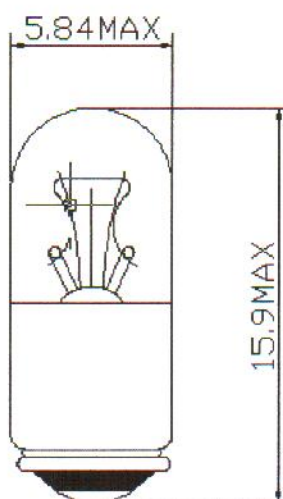

SPECIFICATION SHEET

RS Stock No.

6559211

DRAWING - I

Unit : mm

1. Structure	Bulb Type	T1 3/4 Clear
	Bulb Diameter	Ø5.84Max.
	Length	15.9Max
	Base Type	M.G.
2. Design Characteristics	Voltage	6.3V
	Amperage	200mA±10%
	Filament Type	Vacuum type
	M.S.C.P	0.4CP±20%
	Life Hours	20,000Hrs