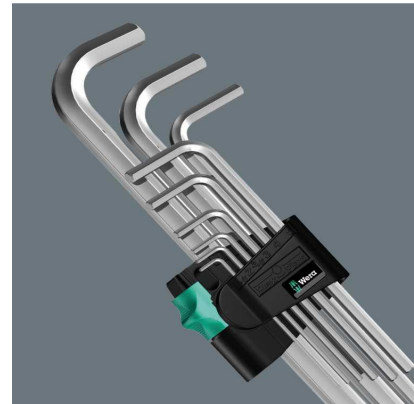

4013288018403

950 L-key, metric, chrome-plated, Hex-Plus, 12.0 mm

EAN:	4013288018403	Code:	05021075001
Type:	950		
Size:	12.0x125		

High-quality L-key for hexagon socket screws. With Hex-Plus profile, which prevents damaged screw heads: A greater contact surface avoids rounded out screw heads. Chrome-plated surface for optimised corrosion protection. Abrasion-resistant size marking for easy access.