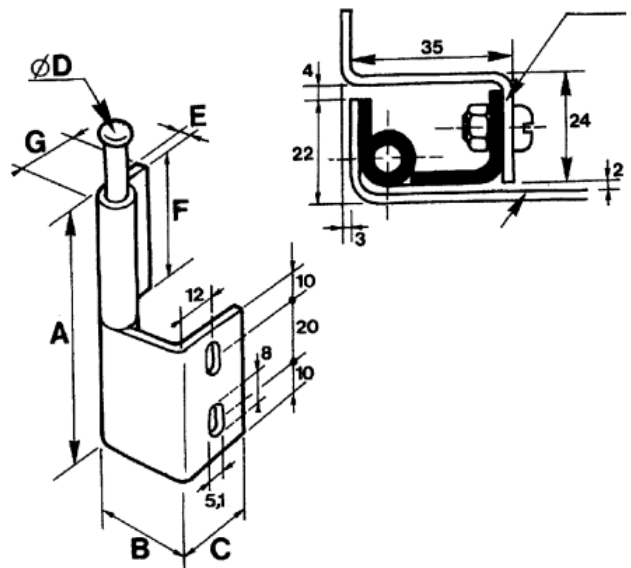

Datasheet

Stock No: 293-7768

RS Pro Steel Hinge with a Lift-off Pin, 80mm x 30mm x 3mm

Product Details

Concealed Lift Off Hinges

Two types of concealed lift-off hinge

Both types have a 304 grade stainless steel pin

Dimensions (mm)

Stock no.	A	B	C	D	E	F	G
293-7768	80	30	20	6	3	40	18
293-7774	80	16	15	4	2	40	13

ENGLISH

Specifications:

Material	Steel
Hinge Type	Concealed
Length	80mm
Width	30mm
Thickness	3mm
Pin Style	Lift-off
Fixing Hole Size	5mm