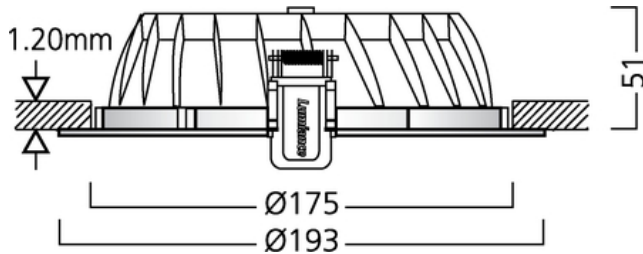

SylRound Superia

SYLROUND SUPERIA LED 195 15W 840

0053383

TECHNICAL DRAWINGS