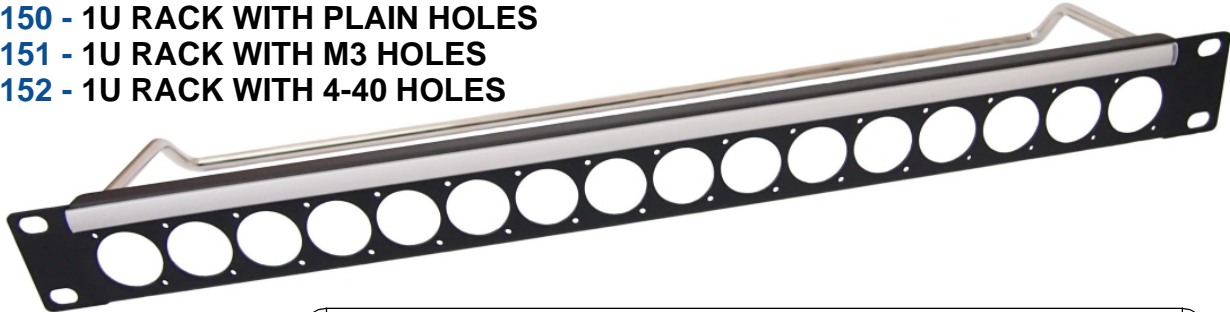

# 1U RACKS

16 holes of Ø24mm with cable bar and label strip

## VARIANTS

**RS30150** - 1U RACK WITH PLAIN HOLES

**RS30151** - 1U RACK WITH M3 HOLES

**RS30152** - 1U RACK WITH 4-40 HOLES

## LOADED RACKS

**RS30170** - 1U Rack loaded with 16 x 75Ω Insulated BNC Connectors. M3 holes. Front mounted.

**RS30174** - 1U Rack loaded with 16 x HDMI A-A Connectors. M3 Holes. Front mounted