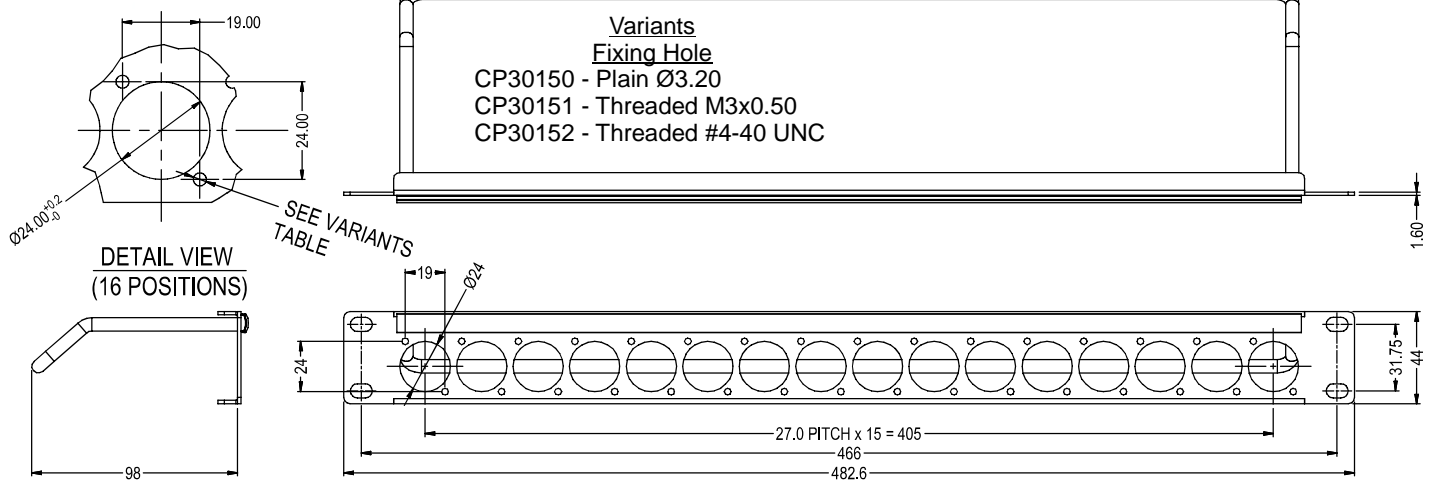

# 1U RACKS

16 holes of Ø24mm with cable bar and label strip

## VARIANTS

**RS30150** - 1U RACK WITH PLAIN HOLES

**RS30151** - 1U RACK WITH M3 HOLES

**RS30152** - 1U RACK WITH 4-40 HOLES