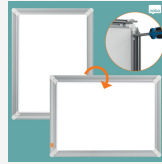

Nobo Premium Plus A3 Poster Frame

This stylish A3 poster frame is ideal for securely displaying notices, posters, advertisements and important information in offices, schools and high traffic areas. Bordered by a modern aluminium 25mm trim, the display frame features stylish corner caps for a sleek and stylish look - perfect for any environment. The snap-open and snap-close design allows for quick and easy hassle-free document changes - ideal for both temporary or permanent displays. The sign holder is easy to mount and comes with a complete mounting kit. Designed with a concealed mounting system, it can be easily installed in either landscape or portrait orientation. An anti-glare polypropylene cover protects your document from dirt and moisture while keeping it clearly visible. The non-reflective surface is also easy to wipe clean, ensuring your message always looks its best. A3 poster frame size. Be clear with Nobo.

Attributes

- Wall-mounted A3 snap frame ideal for offices, educational settings, hospitals, hospitality and more.
- Modern aluminium 25mm frame with stylish corner caps for a sleek finish - perfect for any environment.
- Quick and easy poster change for temporary and permanent documents with its snap frame design.
- Poster display is easy to mount and comes with a complete mounting kit. Designed with a concealed mounting system.
- Can be fixed to the wall in portrait and landscape format for flexibility.
- Polypropylene anti-glare cover ensures clear and stand out communication and protection from dirt and moisture.
- Create your own free downloadable signs by visiting the Nobo Sign Maker website that has over 100 templates