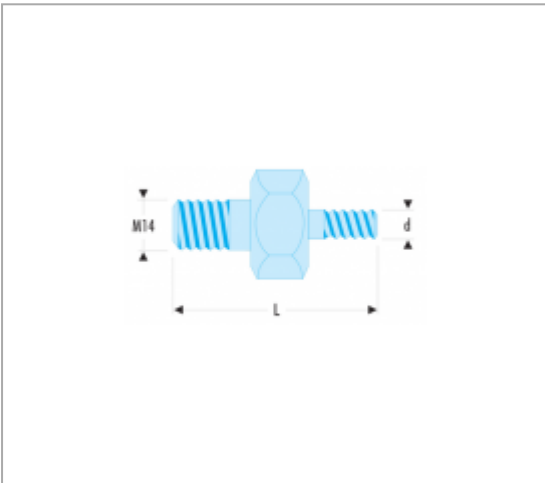

U.53E8 | U.53E - THREADED TIPS

Informations :

	U.53E8
d [mm]	8
L [mm]	39,5
[g]	50