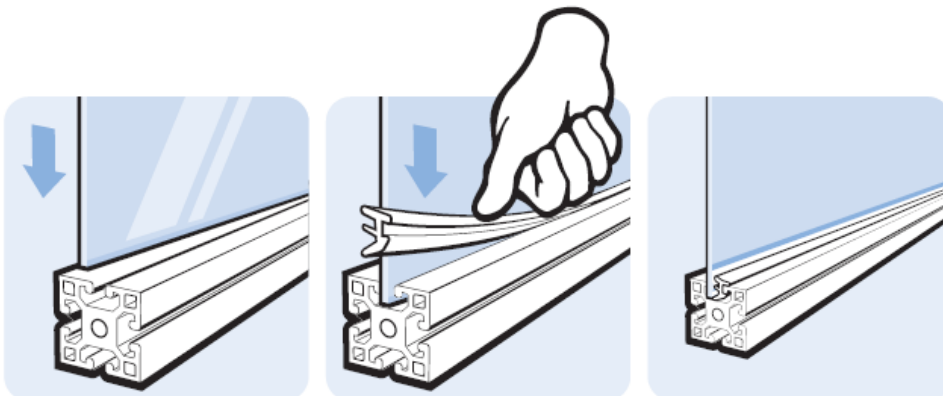

### RS PRO Plug-in Profile

Stock number: 7675749

EN

<b>Description</b>	Plug-in profile to secure panels in the slot and fill the slot. Slot 8+10
<b>Material</b>	Plastic TPE
<b>Colour</b>	Black
<b>Length</b>	100 meter (spool)
<b>Tip</b>	*Best wetted with soapy water prior to assembly

Plug-in Profile	A [mm]	B [mm]	C [mm]	for Panel	Slot	Weight [g/m]	Profile
	18.0	11.8	6.9	2 - 4 mm / 4 - 6 mm / 4 (5*) mm	8 / 10 / 10	70.0	I / I / B

For Profile 40, groove size 8 system ONLY

<b>RS Article no.</b>	<b>Product Description</b>	<b>Compatible with groove size</b>	<b>Product system</b>	<b>Structural element type</b>
7675746	Glass panel plug-in, slot 8 black	8 / 10	40	Panel accessory