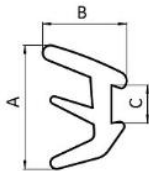

### RS PRO Plug-in Profile

Stock number: 7675749

EN

<b>Description</b>	Plug-in profile to secure panels in the slot and fill the slot. Slot 8+10
<b>Material</b>	Plastic TPE
<b>Colour</b>	Black
<b>Length</b>	100 meter (spool)
<b>Tip</b>	*Best wetted with soapy water prior to assembly

Plug-in Profile	A [mm]	B [mm]	C [mm]	for Panel	Slot	Weight [g/m]	Profile
	18.0	11.8	6.9	2 - 4 mm / 4 - 6 mm / 4 (5*) mm	8 / 10 / 10	70.0	I / I / B

For Profile 40, groove size 8 system ONLY

<b>RS Article no.</b>	<b>Product Description</b>	<b>Compatible with groove size</b>	<b>Product system</b>	<b>Structural element type</b>
7675746	Glass panel plug-in, slot 8 black	8 / 10	40	Panel accessory