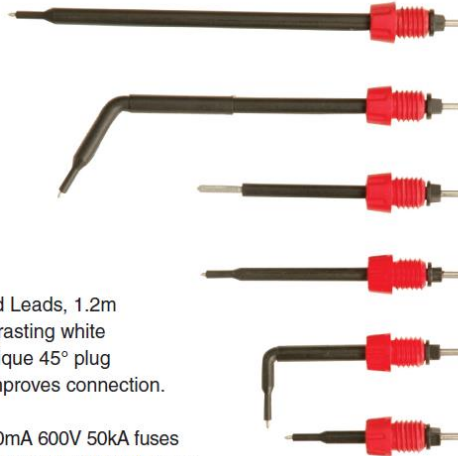

Drummond Leads and Accessories

Heavy Duty CAT IV Fused Leads

Drummond Heavy Duty CAT IV Fused Leads, 1.2m long and double insulated with a contrasting white inner core to identify damage. The unique 45° plug reduces cable stress, aids grip and improves connection.

- MP21-08 – 600V CAT IV fitted with 500mA 600V 50kA fuses
- MP30-08 – 1000V CAT IV fitted with 500mA 1000V 50kA fuses
- MP21-10BK – Heavy duty black crocodile clip
- MP21-10RD – Heavy duty red crocodile clip

Test Lamp Probes

- MTL2106
Straight Prod Long 130mm
- MTL2107
Angled Prod Long 130mm
- MTL2108
Straight Prod Australian 62mm
- MTL2104
Straight Prod Standard 62mm
- MTL2105
L Shaped Prod Standard 62mm
- MTL2103
Straight Prod Short 30mm