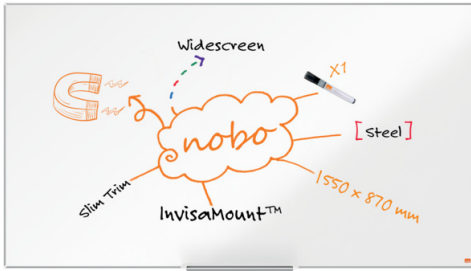

Nobo Impression Pro Widescreen Steel Magnetic Whiteboard 1550x870mm

Widescreen format steel magnetic whiteboard with a contemporary slim and stylish frame delivers a more accessible and optimal writing surface. The InvisMount™ system makes installation easy with fixings neatly concealed behind the board, a stylish whiteboard pen tray is included for the storage of whiteboard markers and erasers. The steel magnetic whiteboard surface delivers increased erasability for moderate use. Size: 1550x870mm.

Attributes

- Steel magnetic whiteboard surface delivering increased erasability, for moderate use.
- Size: 1550x870mm
- Contemporary slim and stylish frame delivers a more accessible and optimal writing surface on the whiteboard
- InvisaMount™ system makes installation easy and fixings are neatly concealed behind the whiteboard
- A stylish whiteboard pen tray for the storage of whiteboard markers and erasers
- Supplied with a Nobo whiteboard pen
- 15 year surface guarantee