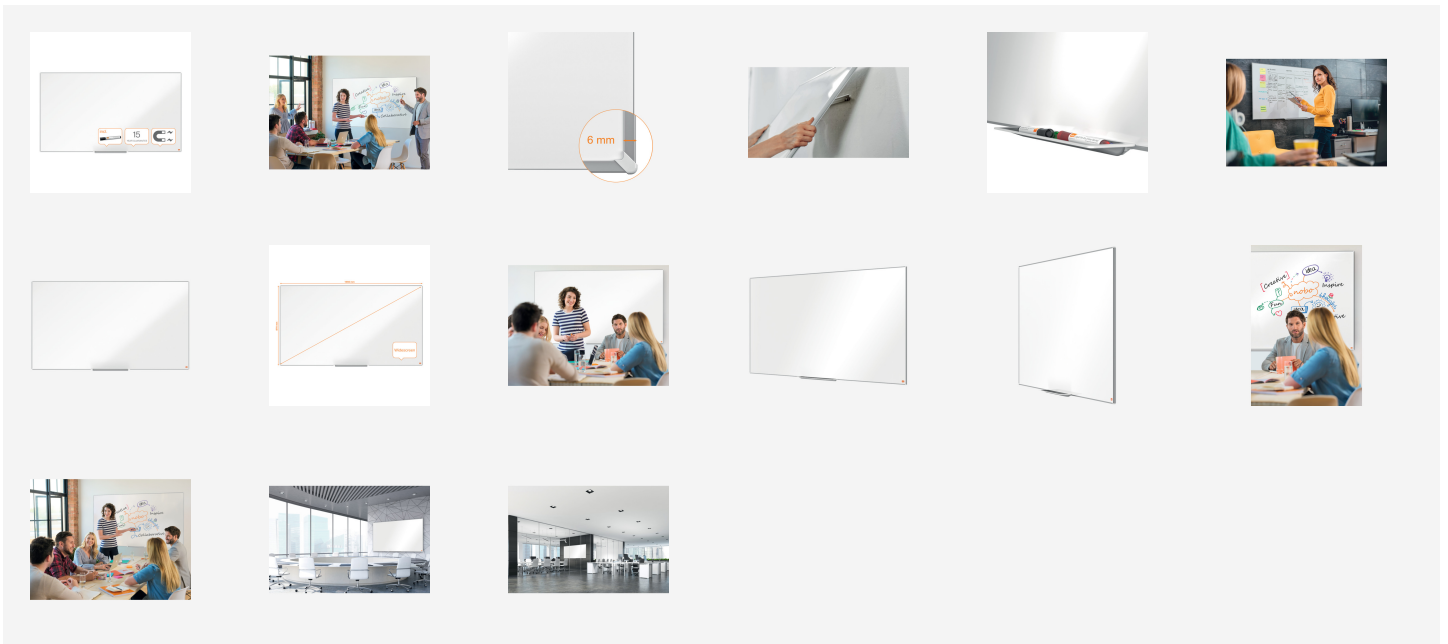

Nobo Impression Pro Widescreen Steel Magnetic Whiteboard 1550x870mm

Widescreen format steel magnetic whiteboard with a contemporary slim and stylish frame delivers a more accessible and optimal writing surface. The InvisMount™ system makes installation easy with fixings neatly concealed behind the board, a stylish whiteboard pen tray is included for the storage of whiteboard markers and erasers. The steel magnetic whiteboard surface delivers increased erasability for moderate use. Size: 1550x870mm.

Attributes

- Steel magnetic whiteboard surface delivering increased erasability, for moderate use.
- Size: 1550x870mm
- Contemporary slim and stylish frame delivers a more accessible and optimal writing surface on the whiteboard
- InvisaMount™ system makes installation easy and fixings are neatly concealed behind the whiteboard
- A stylish whiteboard pen tray for the storage of whiteboard markers and erasers
- Supplied with a Nobo whiteboard pen
- 15 year surface guarantee